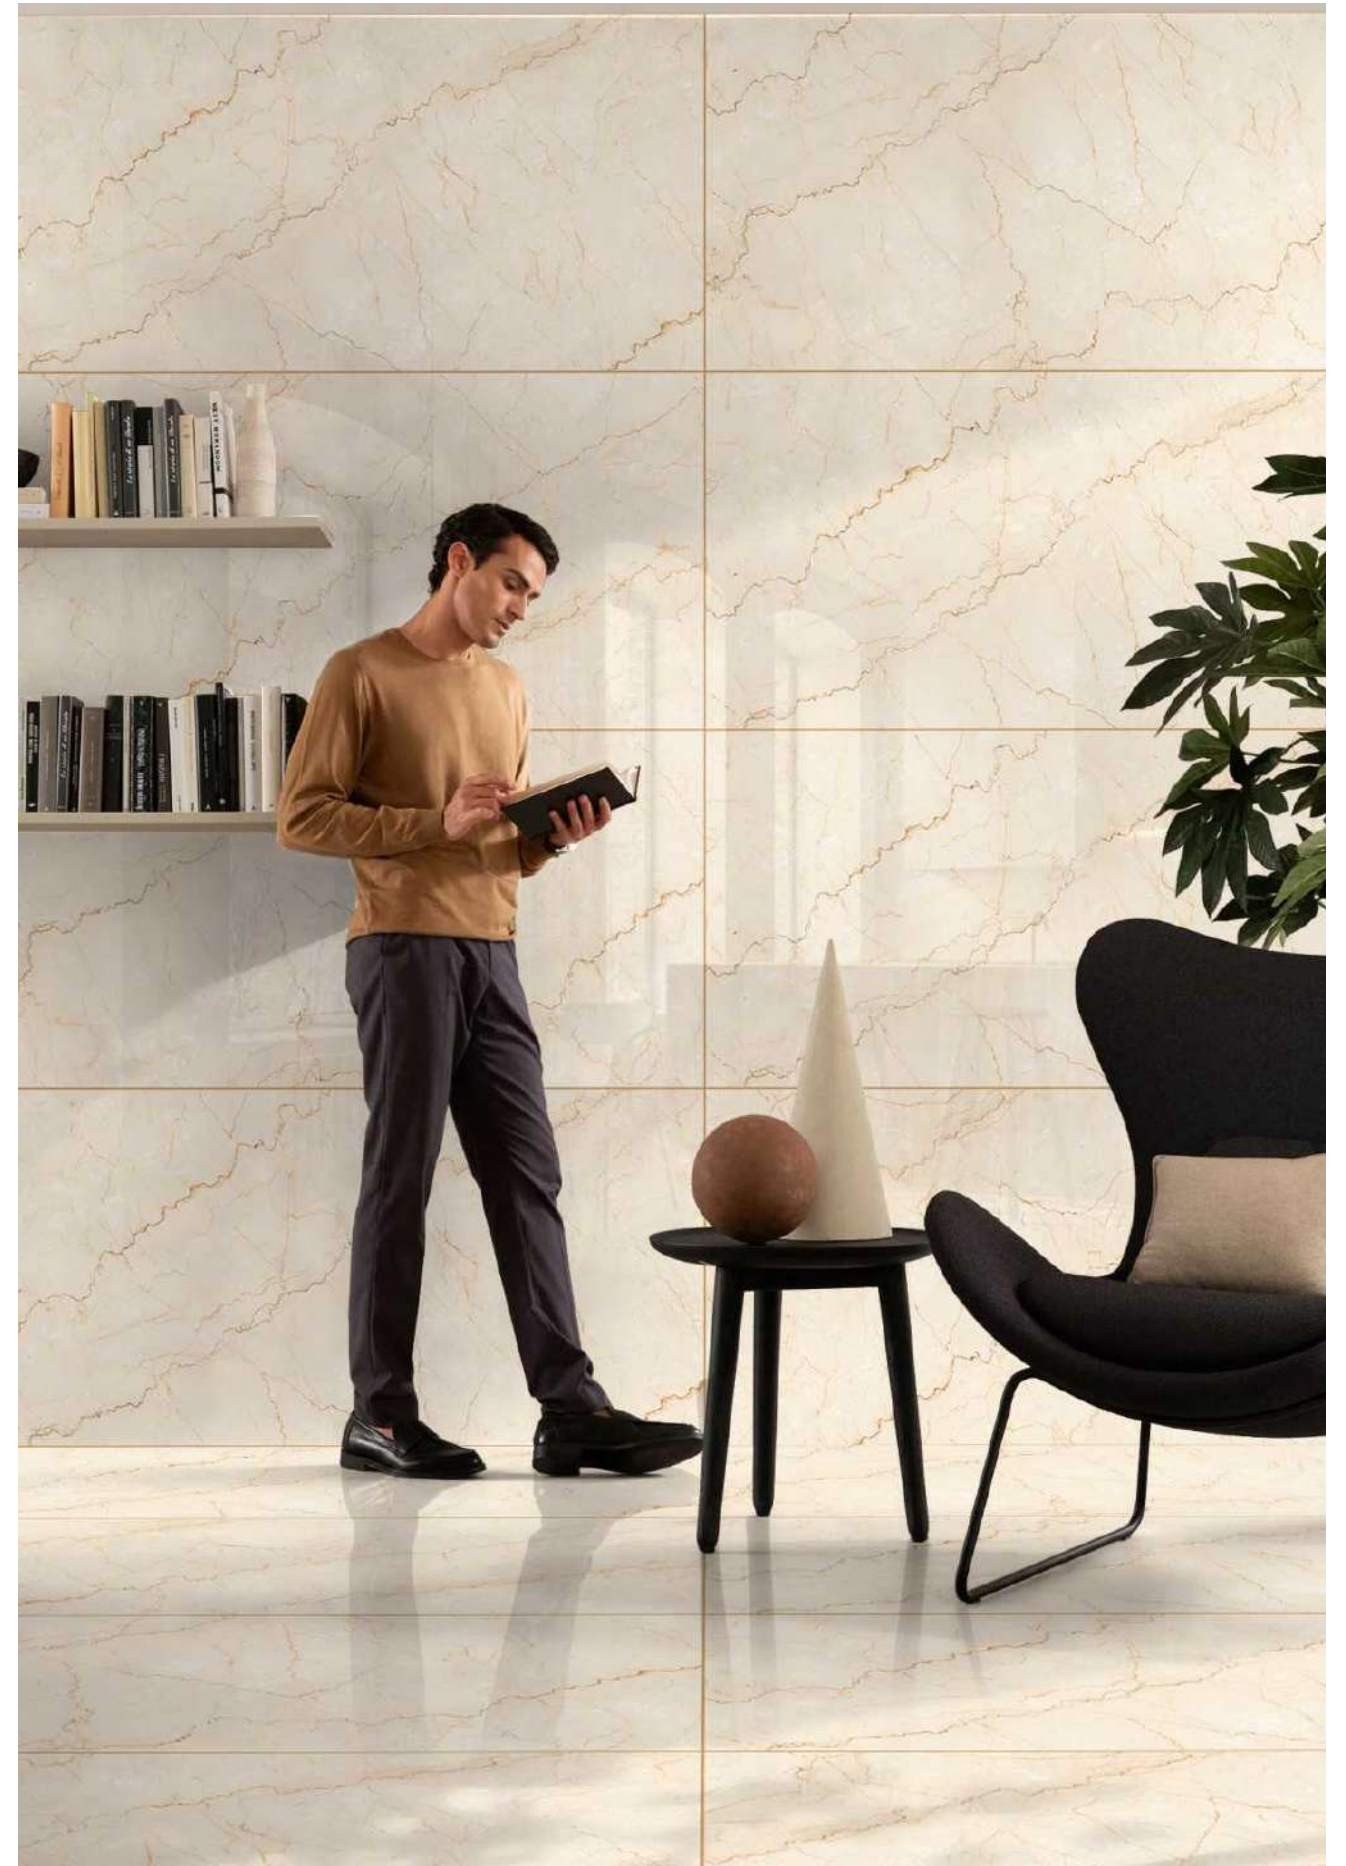

600x1200mm
GLAZED VITRIFIED TILES

Bottochino White

Glossy

shine your brightest

Bottochino Hazal

Glossy

shine your brightest

Bristol white