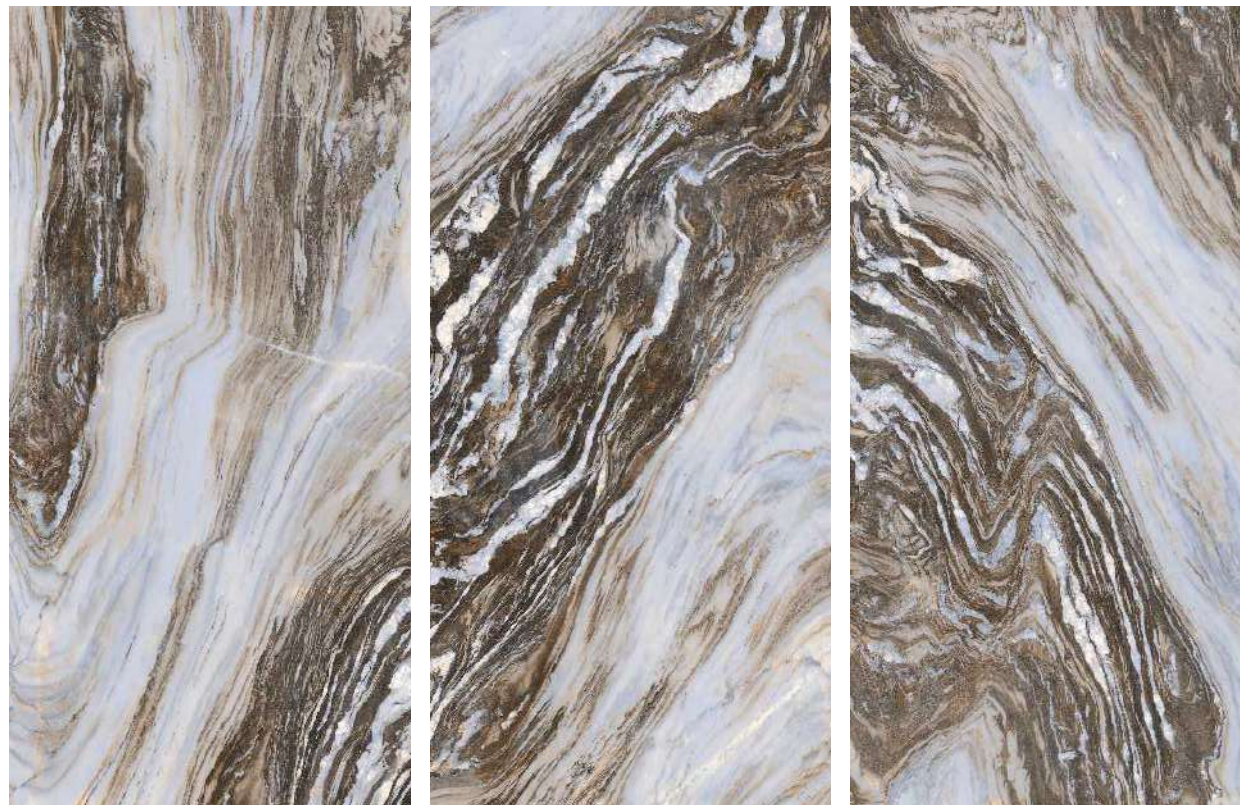

Aras Natural

600x1200mm
GLAZED VITRIFIED TILES

Aras Natural

Glossy

shine your brightest

Aras White

Glossy

shine your brightest