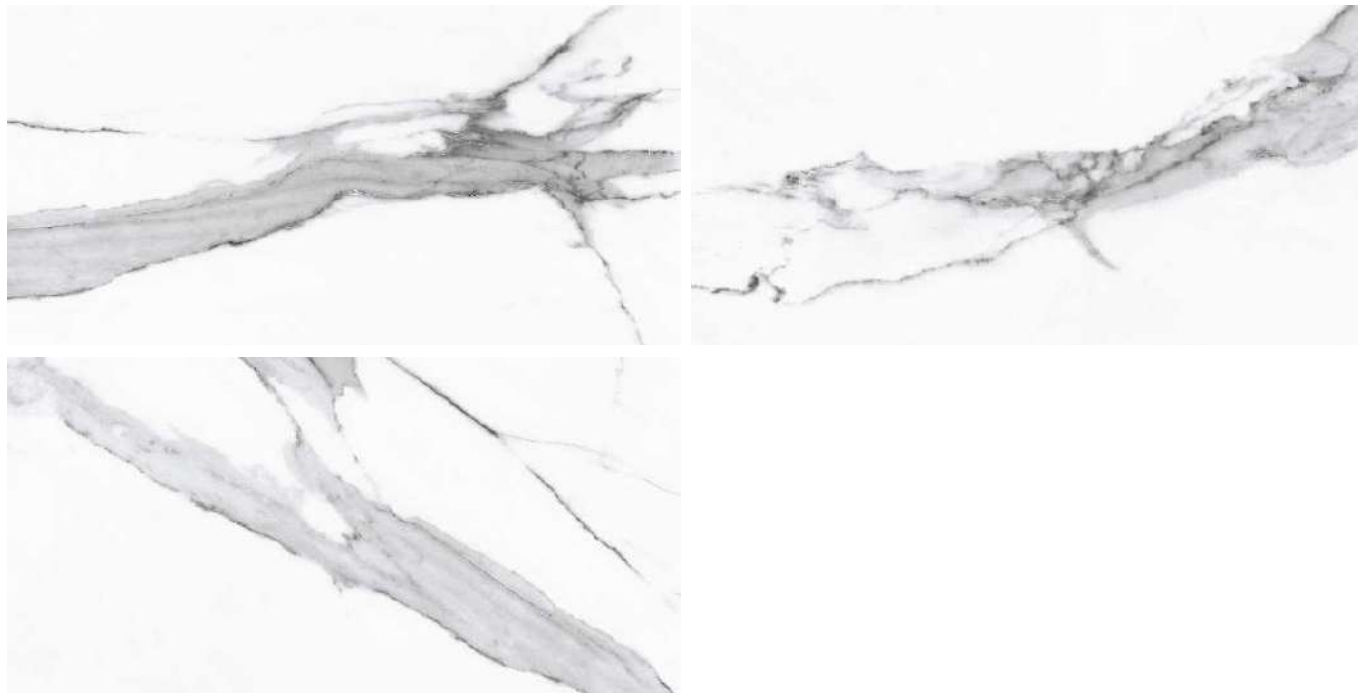

Canberra Stone

600x1200mm
GLAZED VITRIFIED TILES

Canberra Stone

Glossy

shine your brightest

Carma Tan

Glossy

shine your brightest