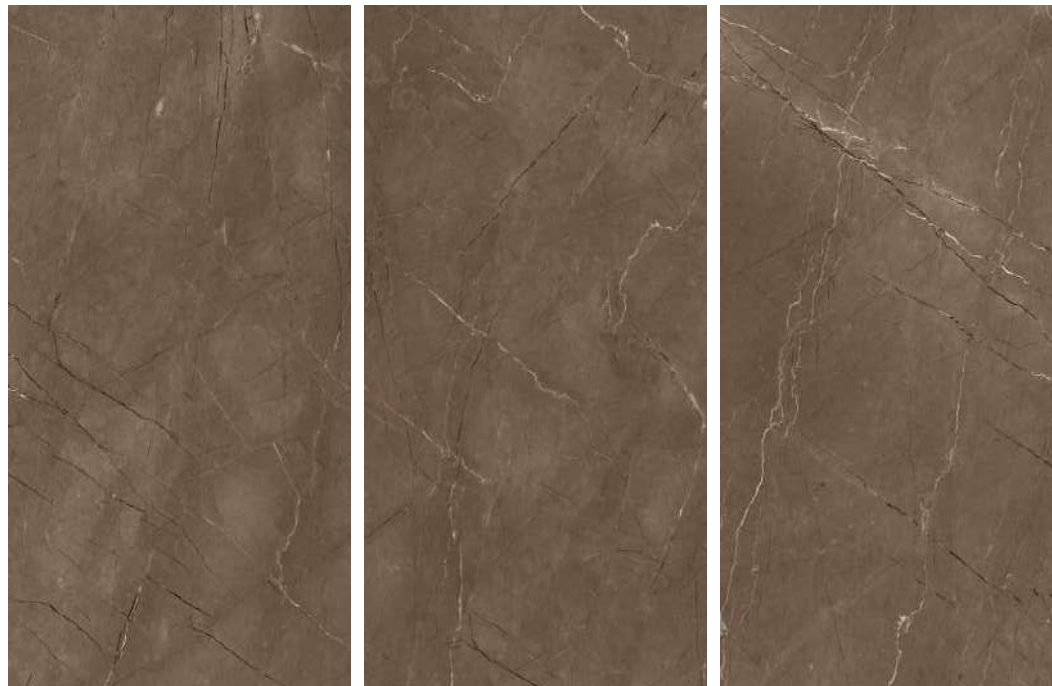

600x1200mm
GLAZED VITRIFIED TILES

Atlanta Coffee

Glossy

shine your brightest

Atlanta Beige

Arizona Brown
Arizona Brown light

600x1200mm
GLAZED VITRIFIED TILES

Arizona Brown Light