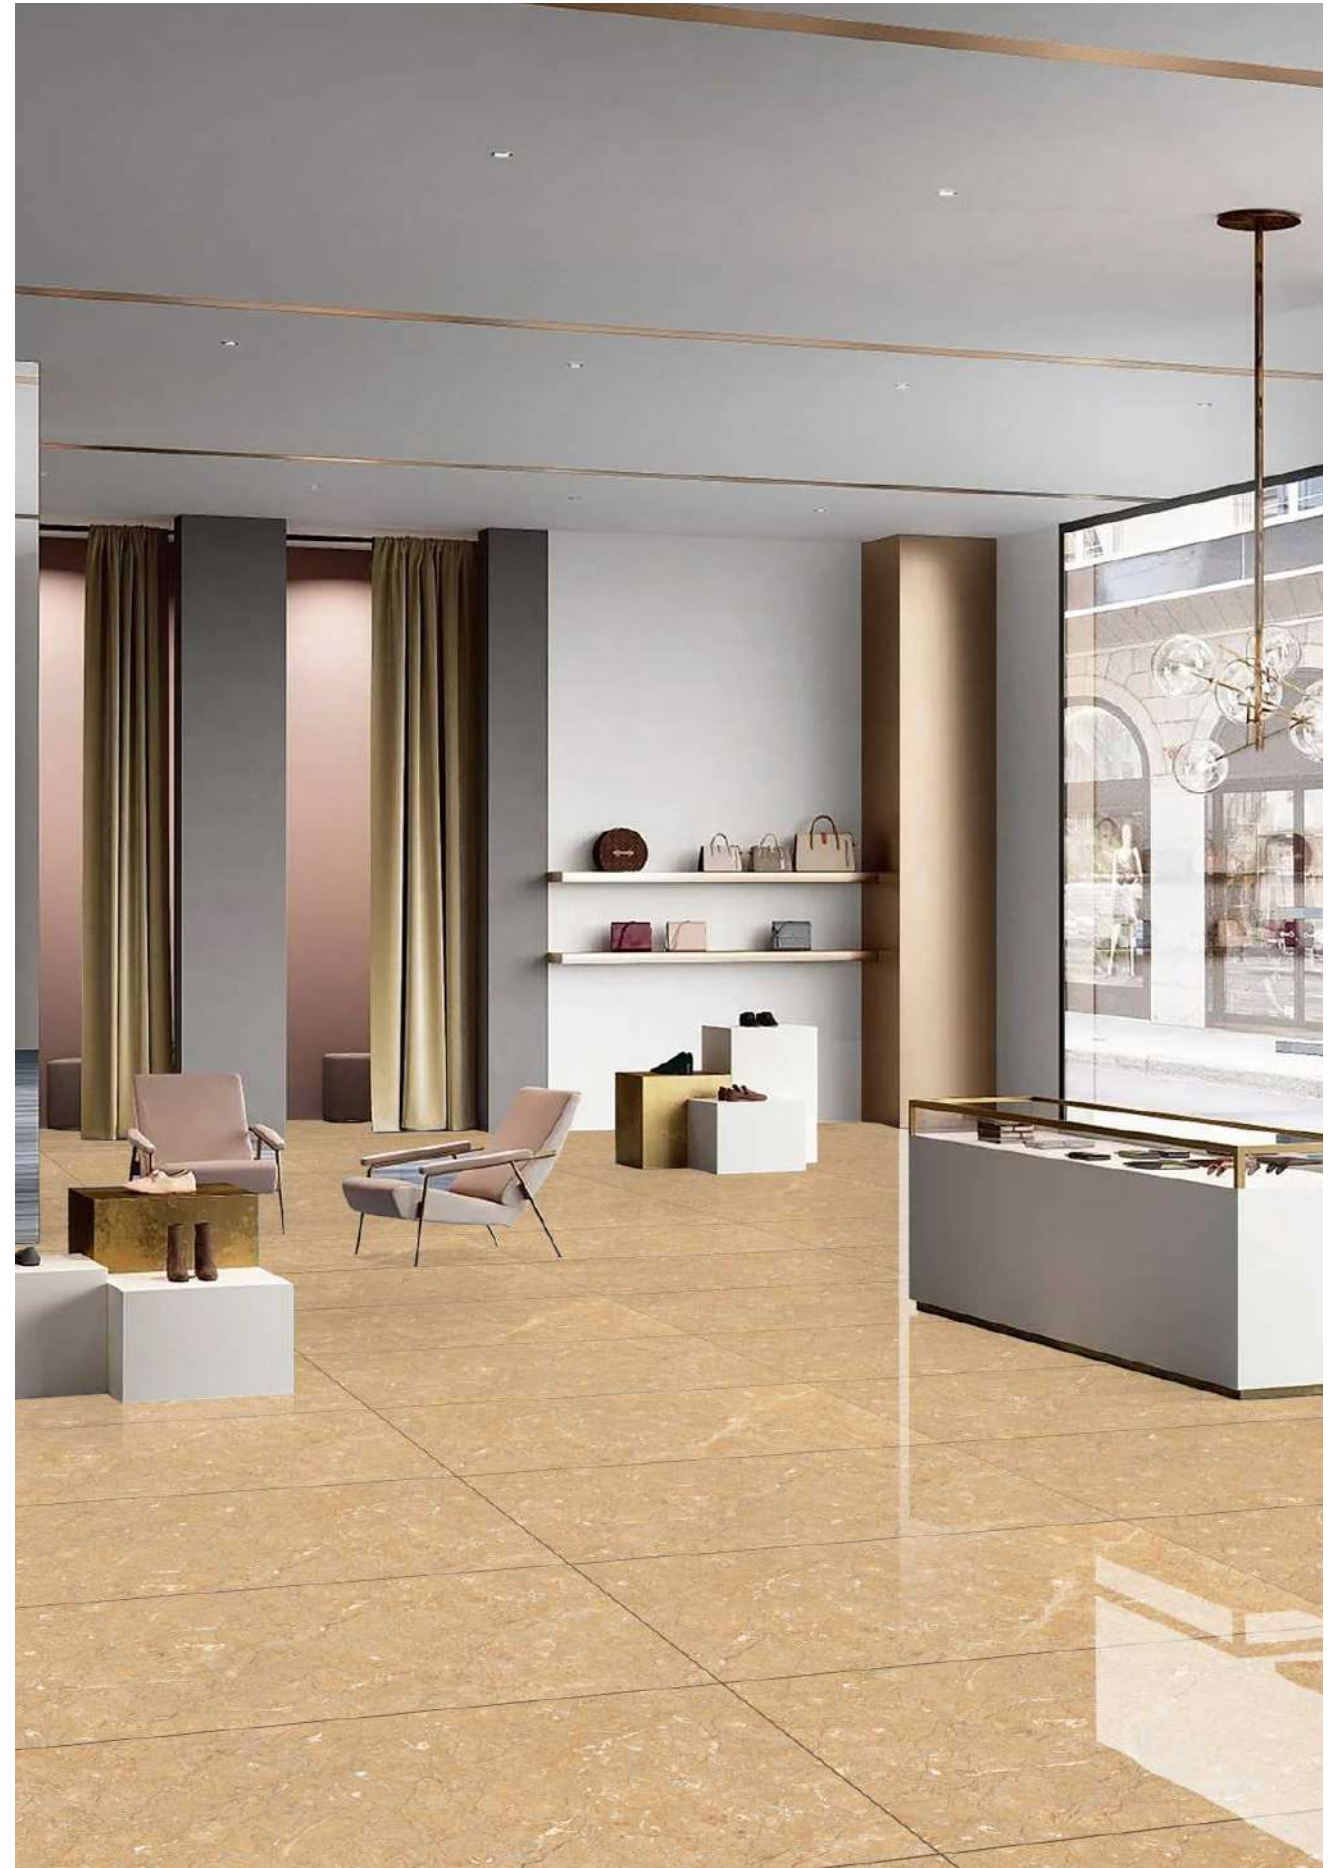

Glossy

shine your brightest

Emprador brown