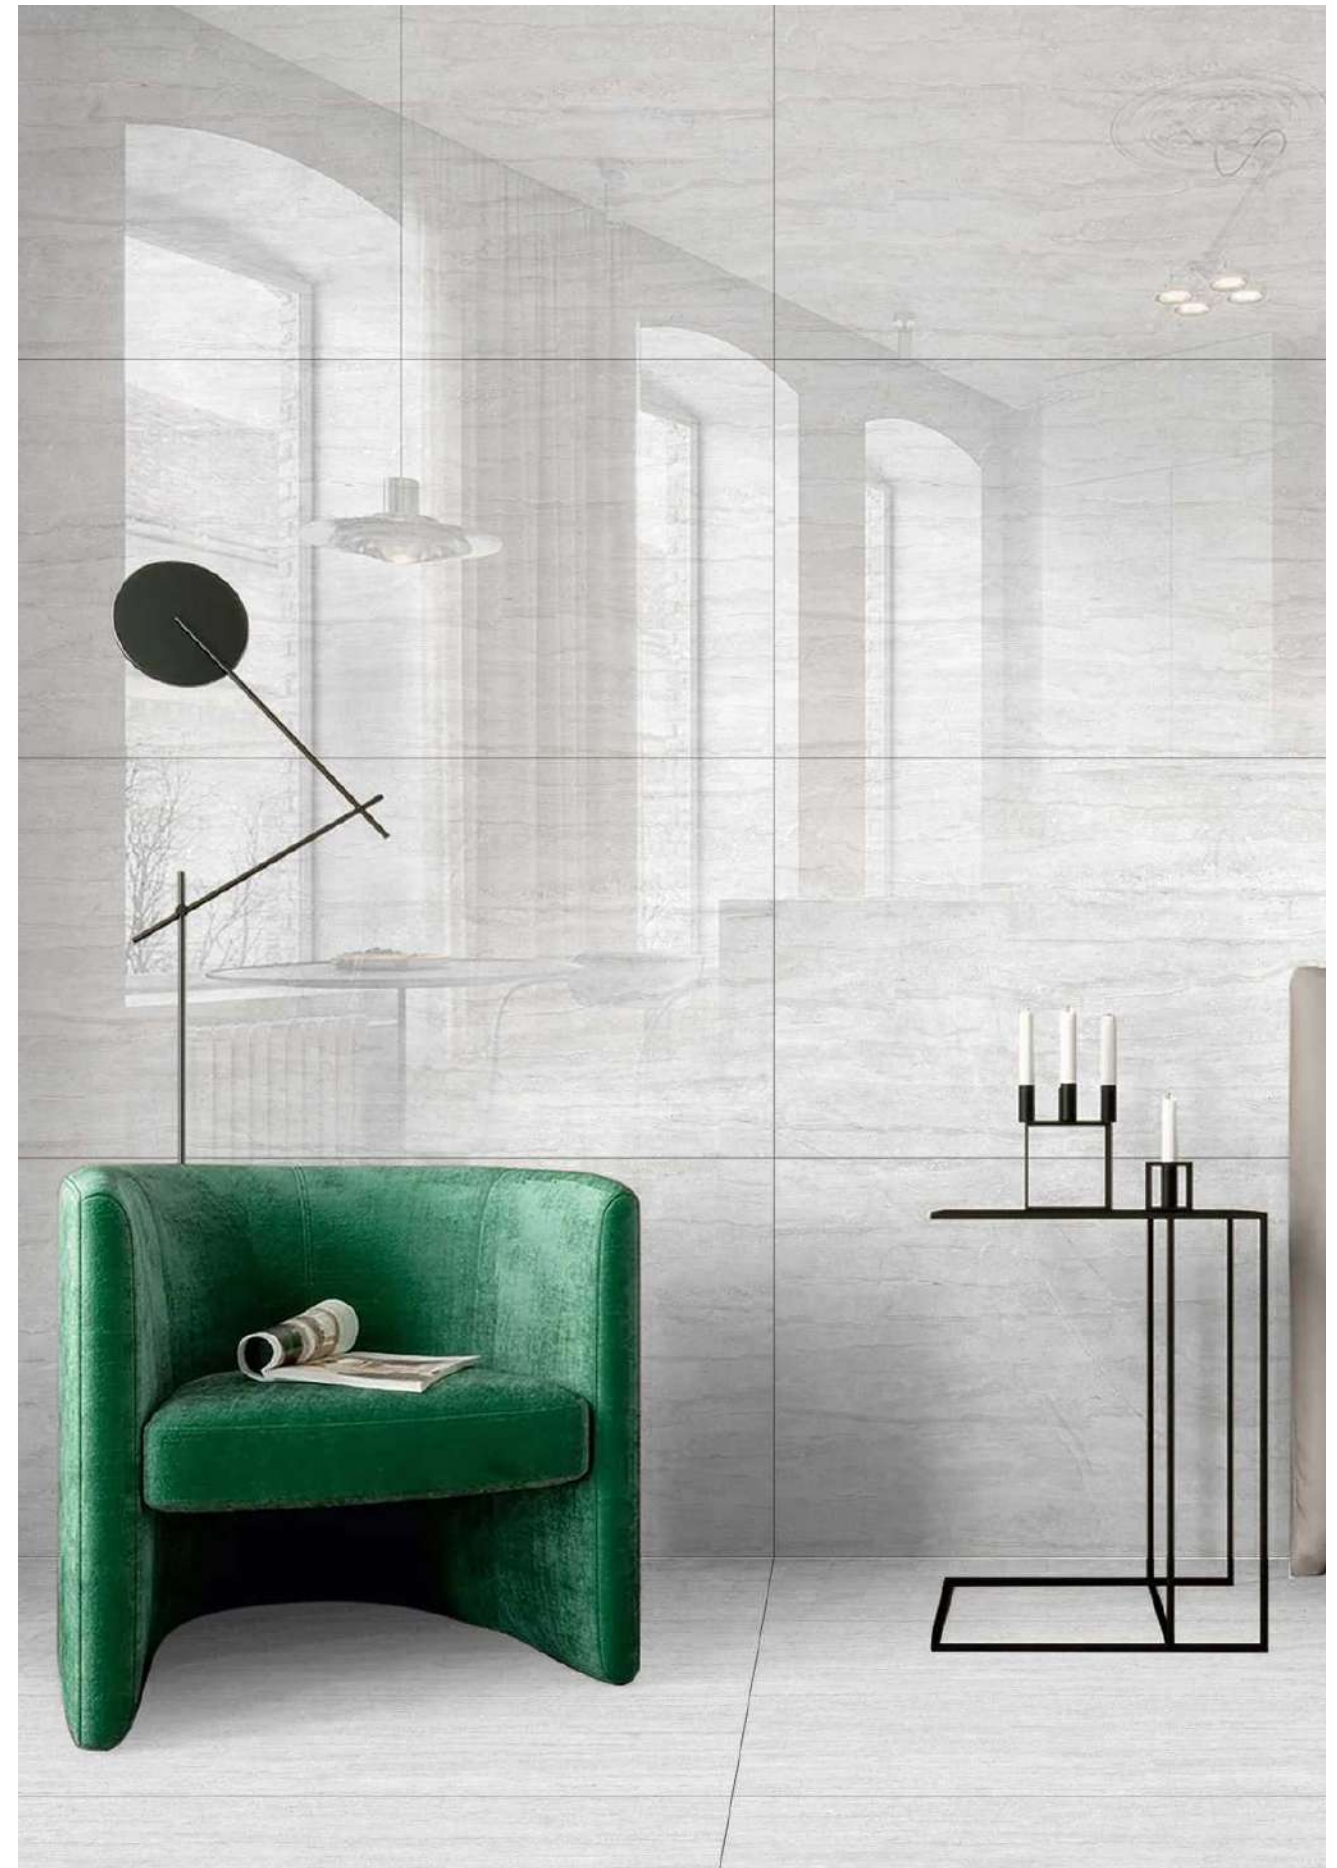

shine your brightest

Dyna Badim

Glossy

shine your brightest

Dyna Smoky

Fiona Crema
Fiona Brown

600x1200mm
GLAZED VITRIFIED TILES

Fiona Crema