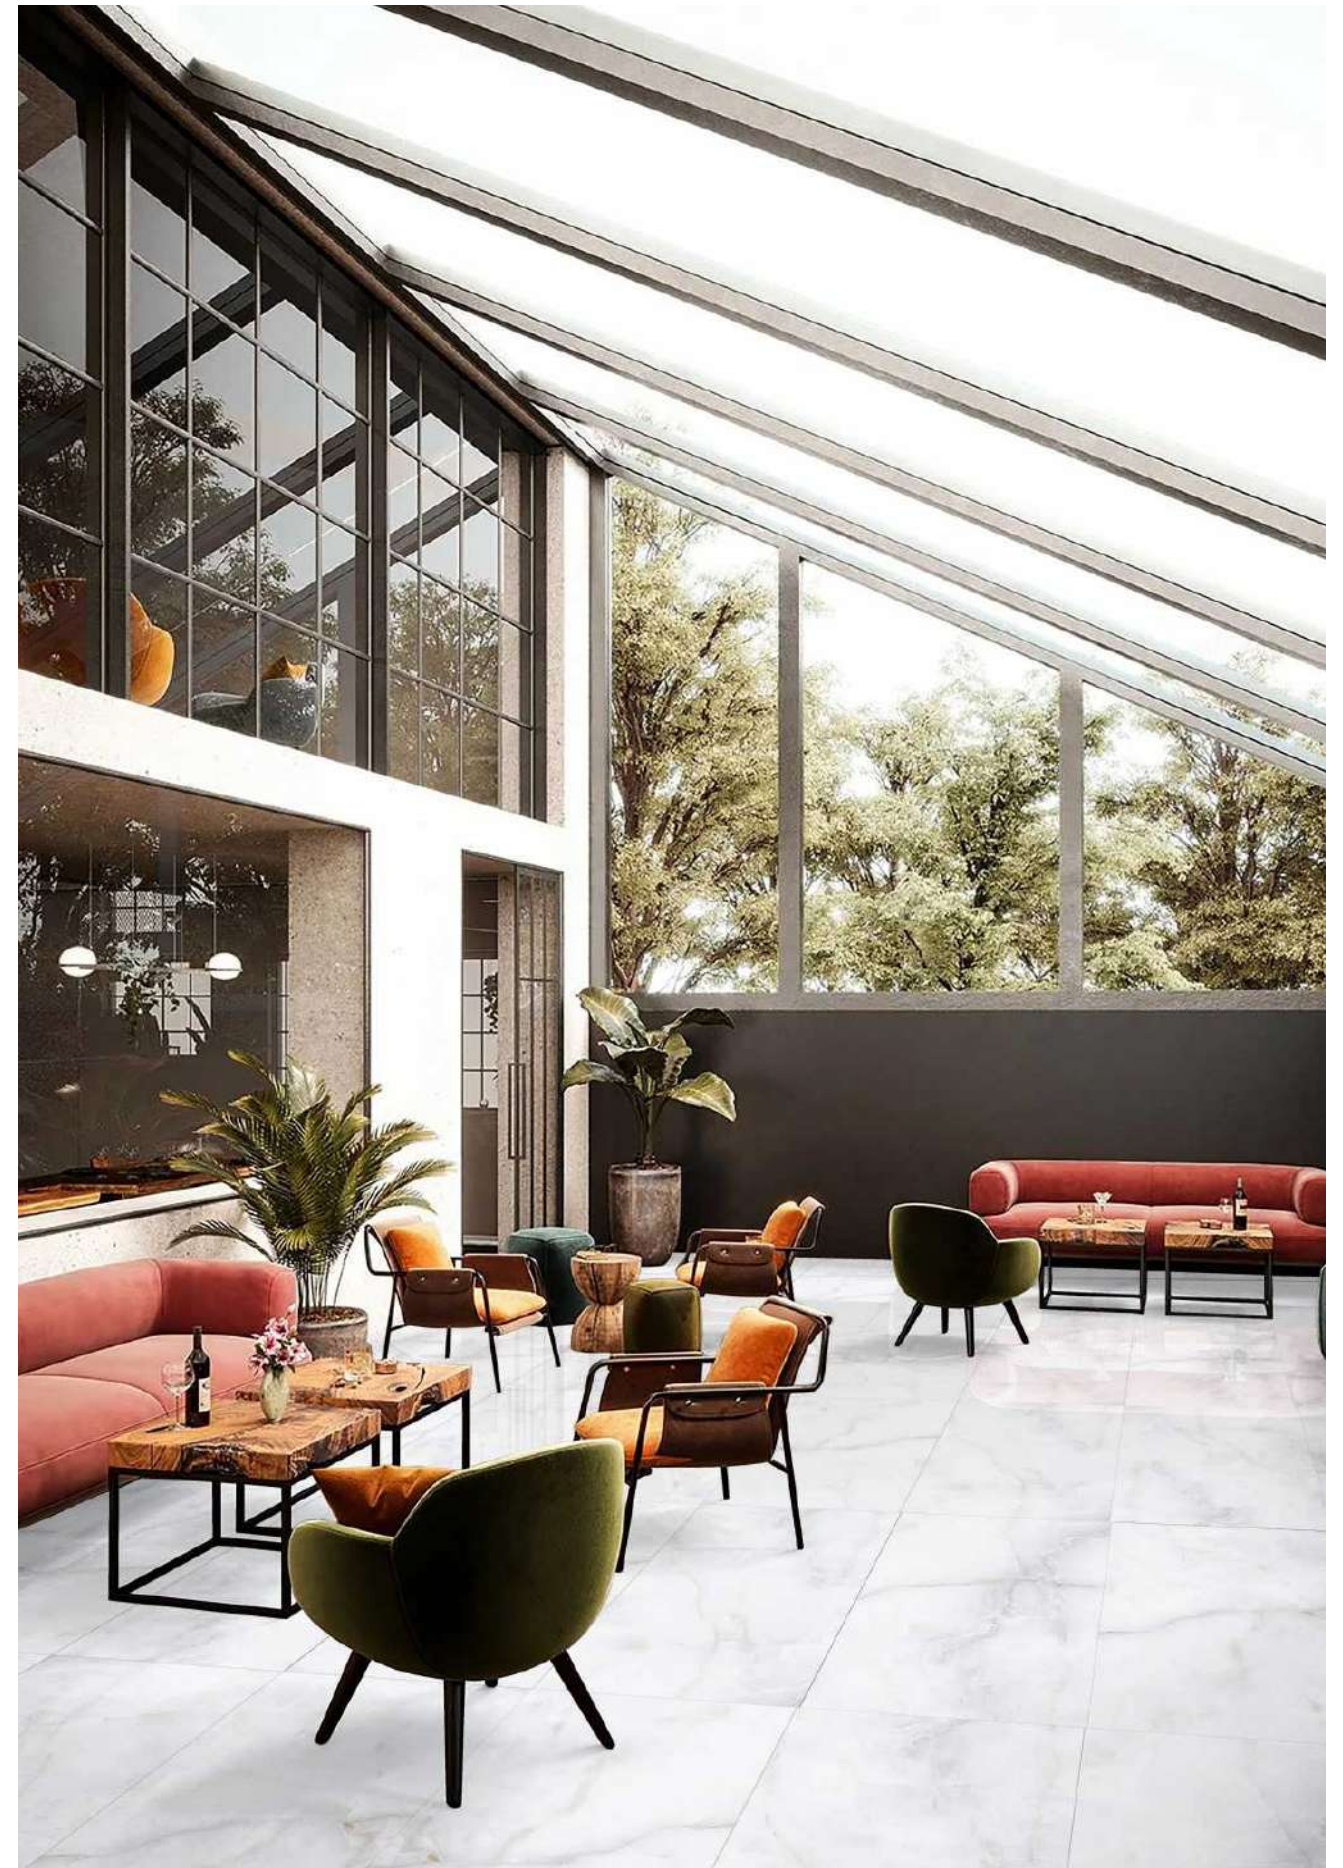

Glossy

shine your brightest

Louis ice