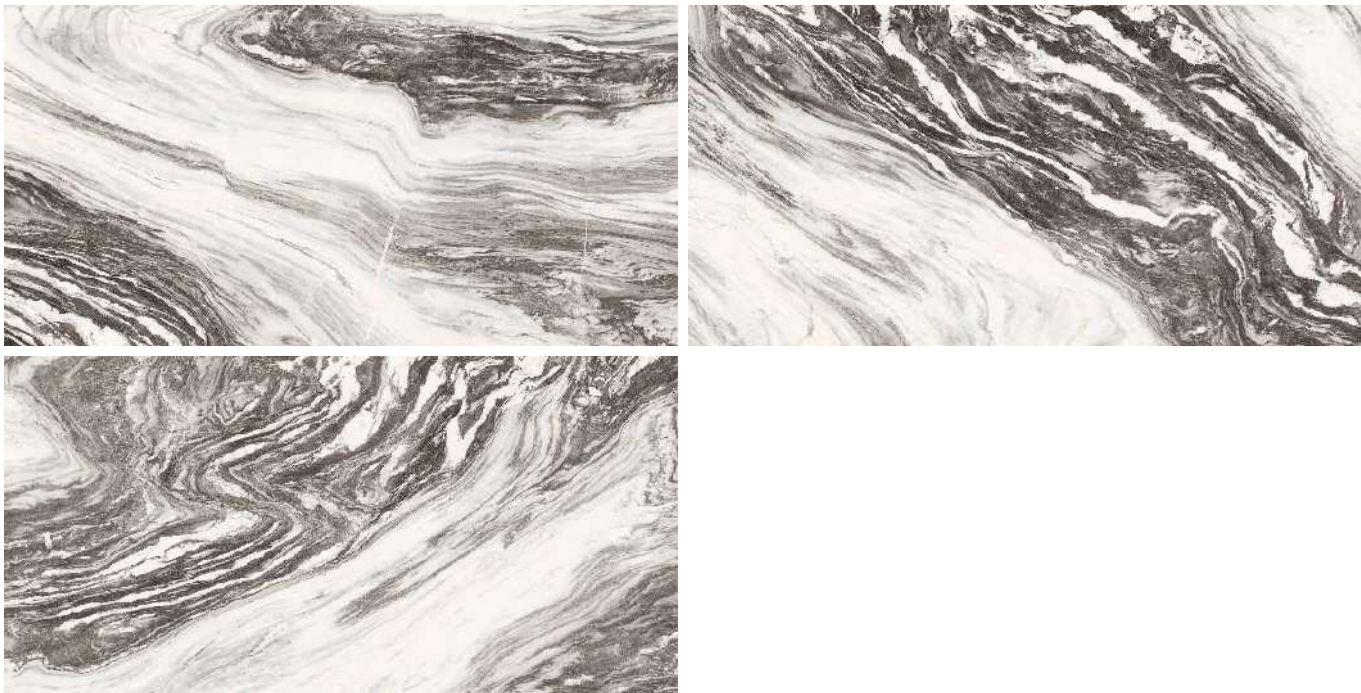

Aras Natural

600x1200mm
GLAZED VITRIFIED TILES

Aras Natural

Glossy

shine your brightest

Aras White

Glossy

shine your brightest