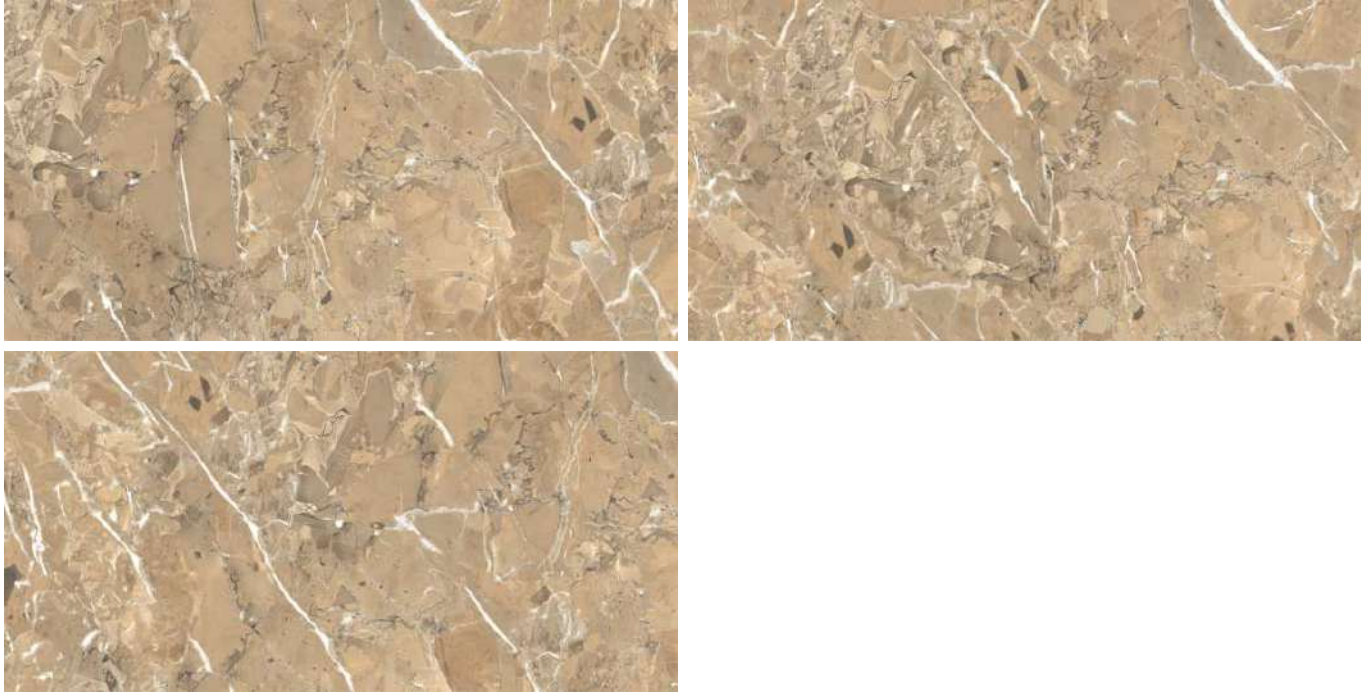

Glossy

shine your brightest

Cartian Grey

Glossy

shine your brightest

Cartian Beige

Cartian Cafe

600x1200mm
GLAZED VITRIFIED TILES