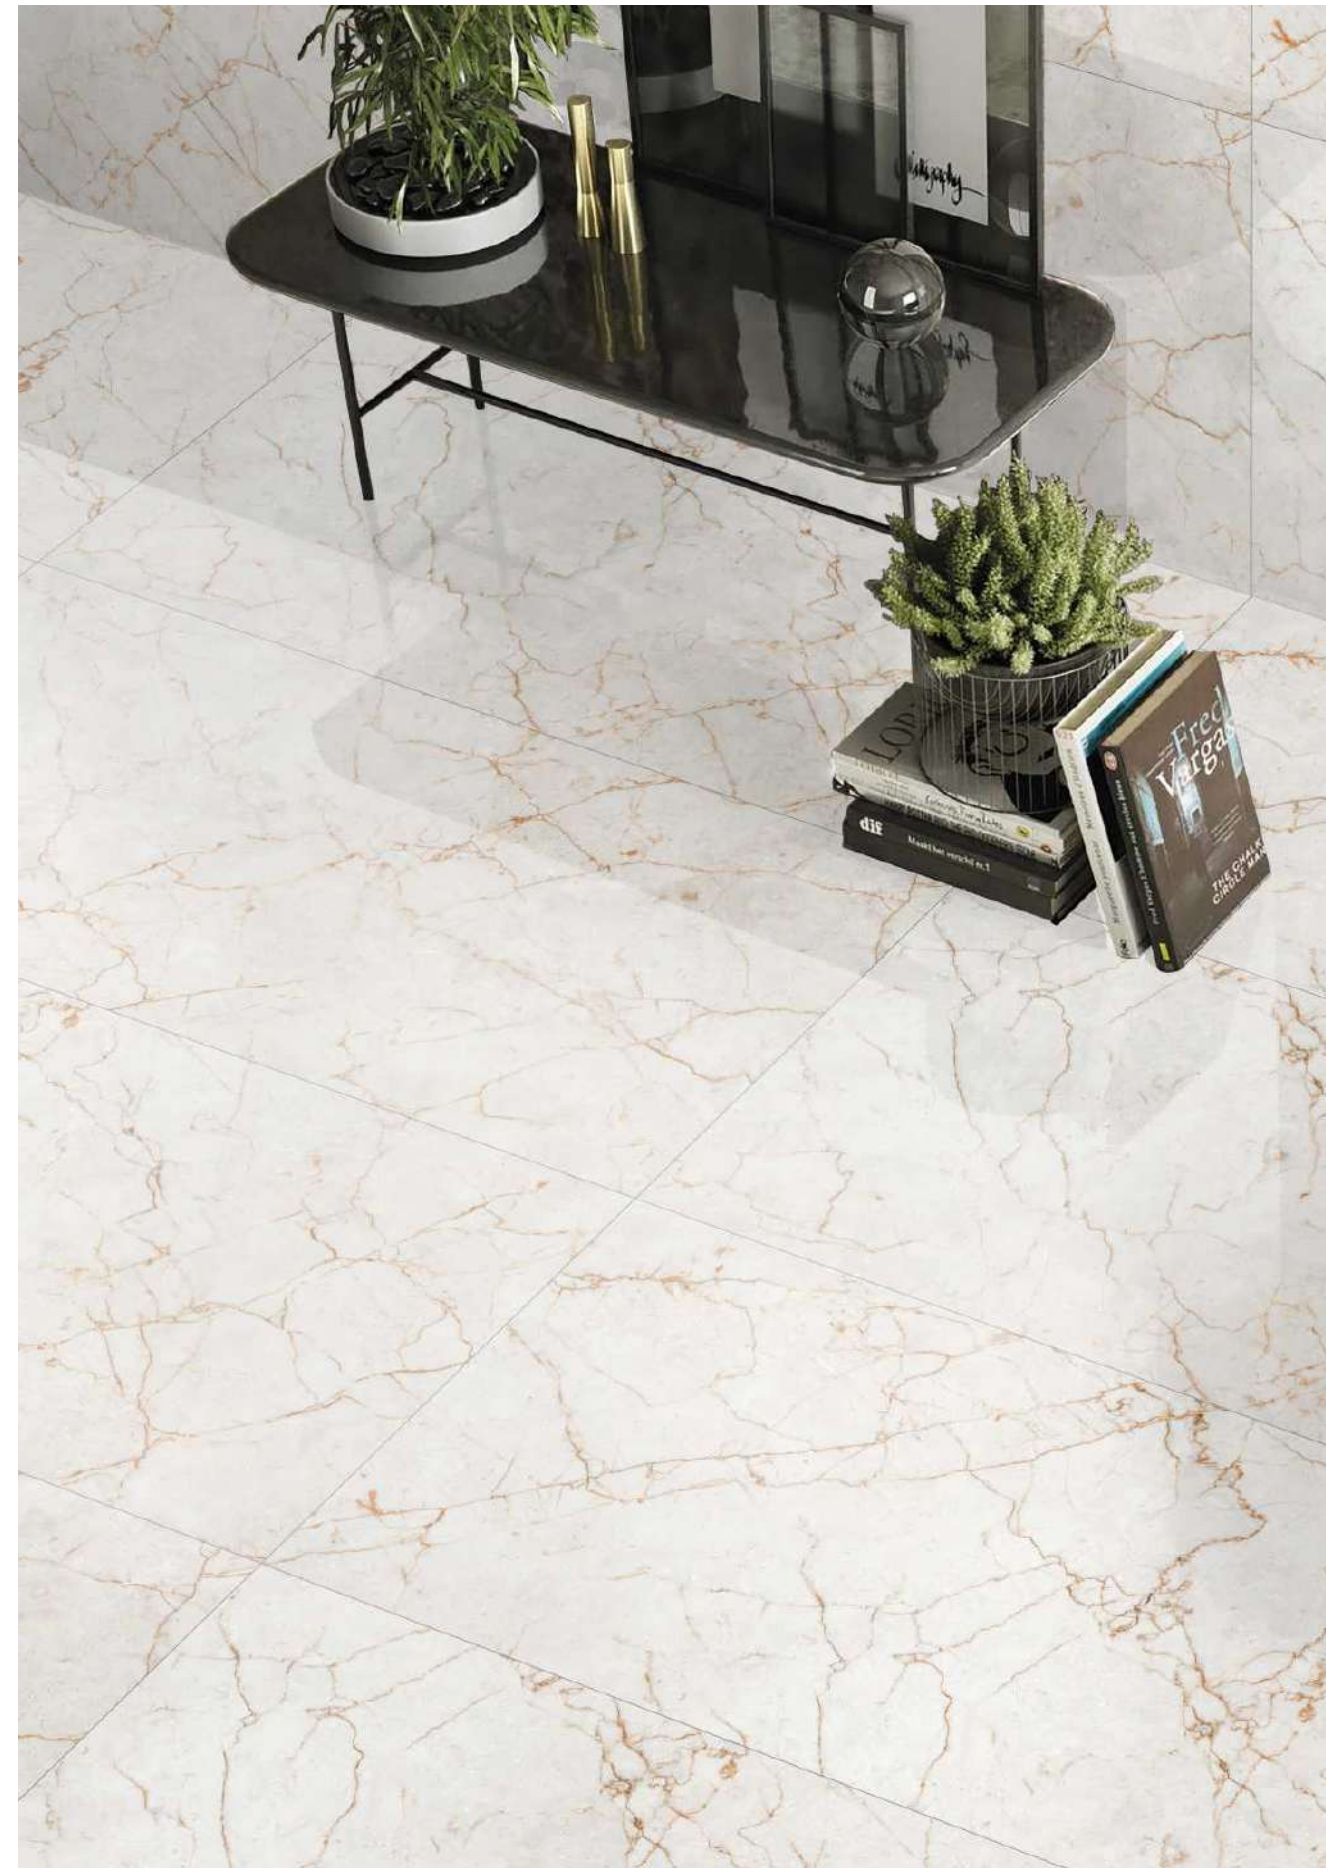

Casper Lava

Glossy

shine your brightest

Choco Line Beige

Glossy
shine your brightest

Choco Line Bianco

Cilia Bingo

600x1200mm
GLAZED VITRIFIED TILES