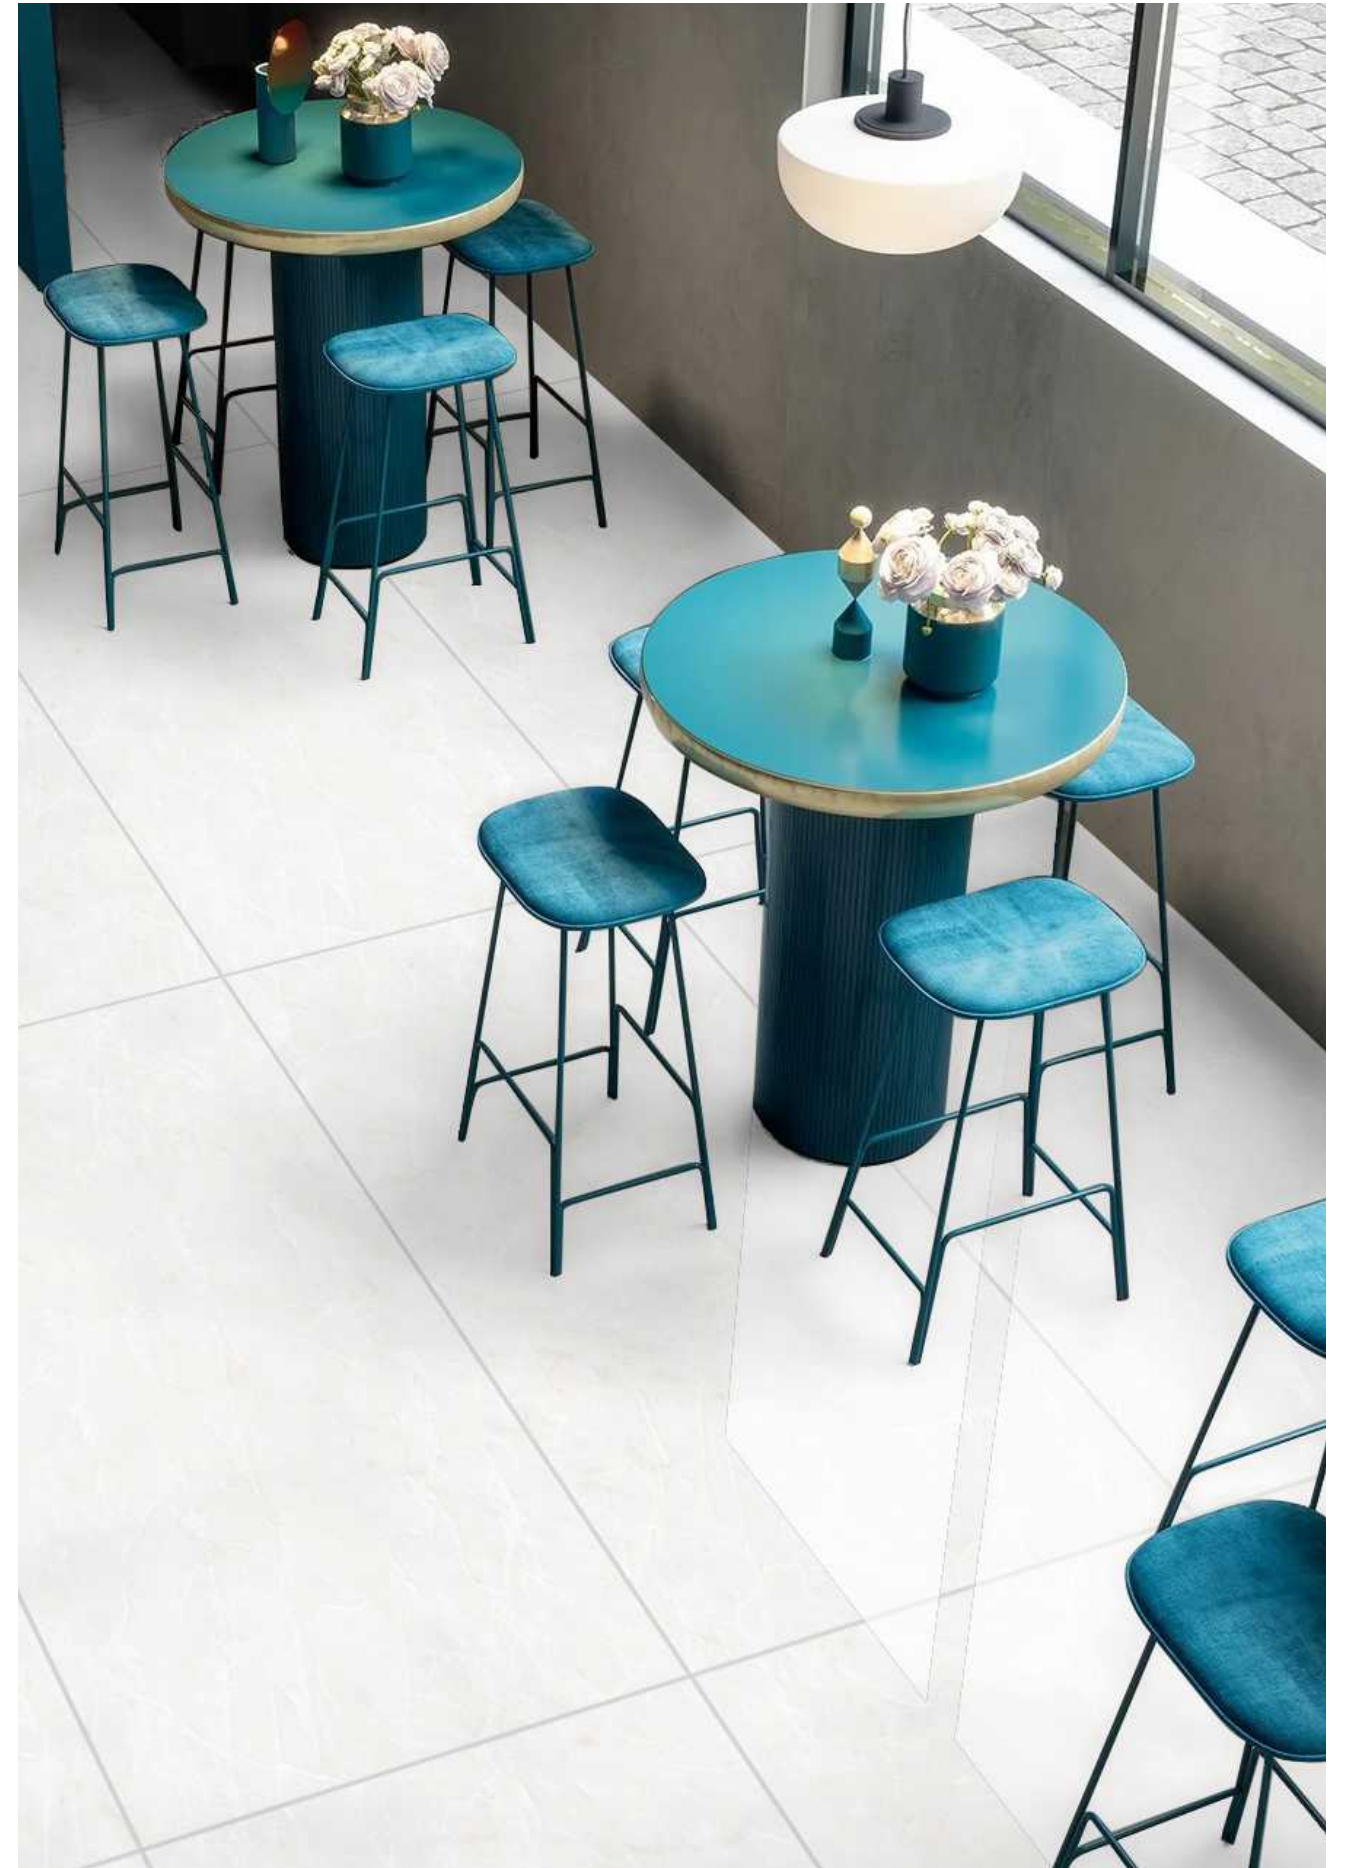

Glossy

shine your brightest

Cartian Grey

Glossy

shine your brightest

Cartian Beige

Cartian Cafe

600x1200mm
GLAZED VITRIFIED TILES