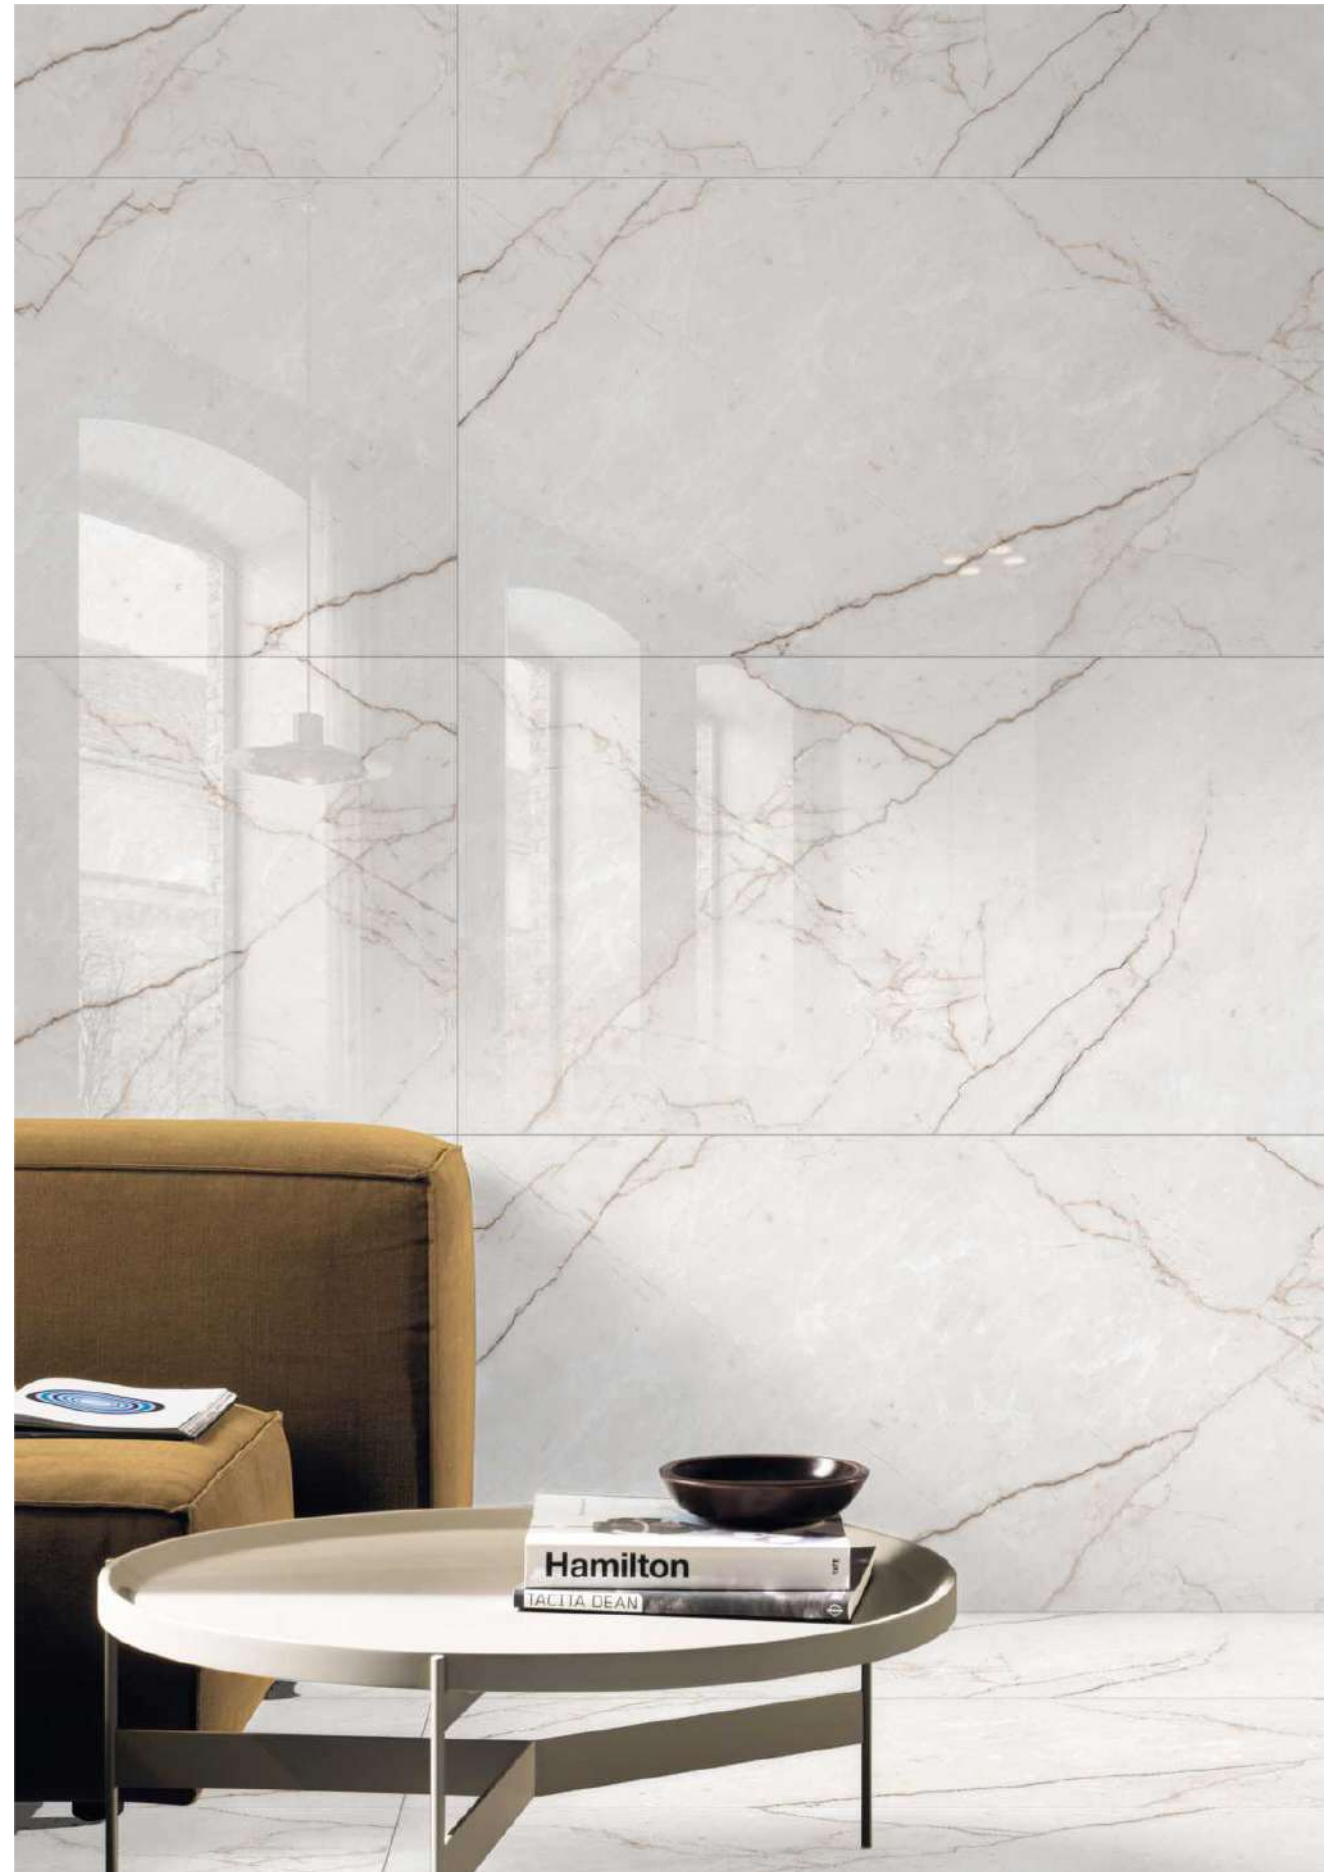

600x1200mm
GLAZED VITRIFIED TILES

Antique onyx bianco

Glossy

shine your brightest

Antique onyx Ivory

Glossy

shine your brightest

Antique Ice