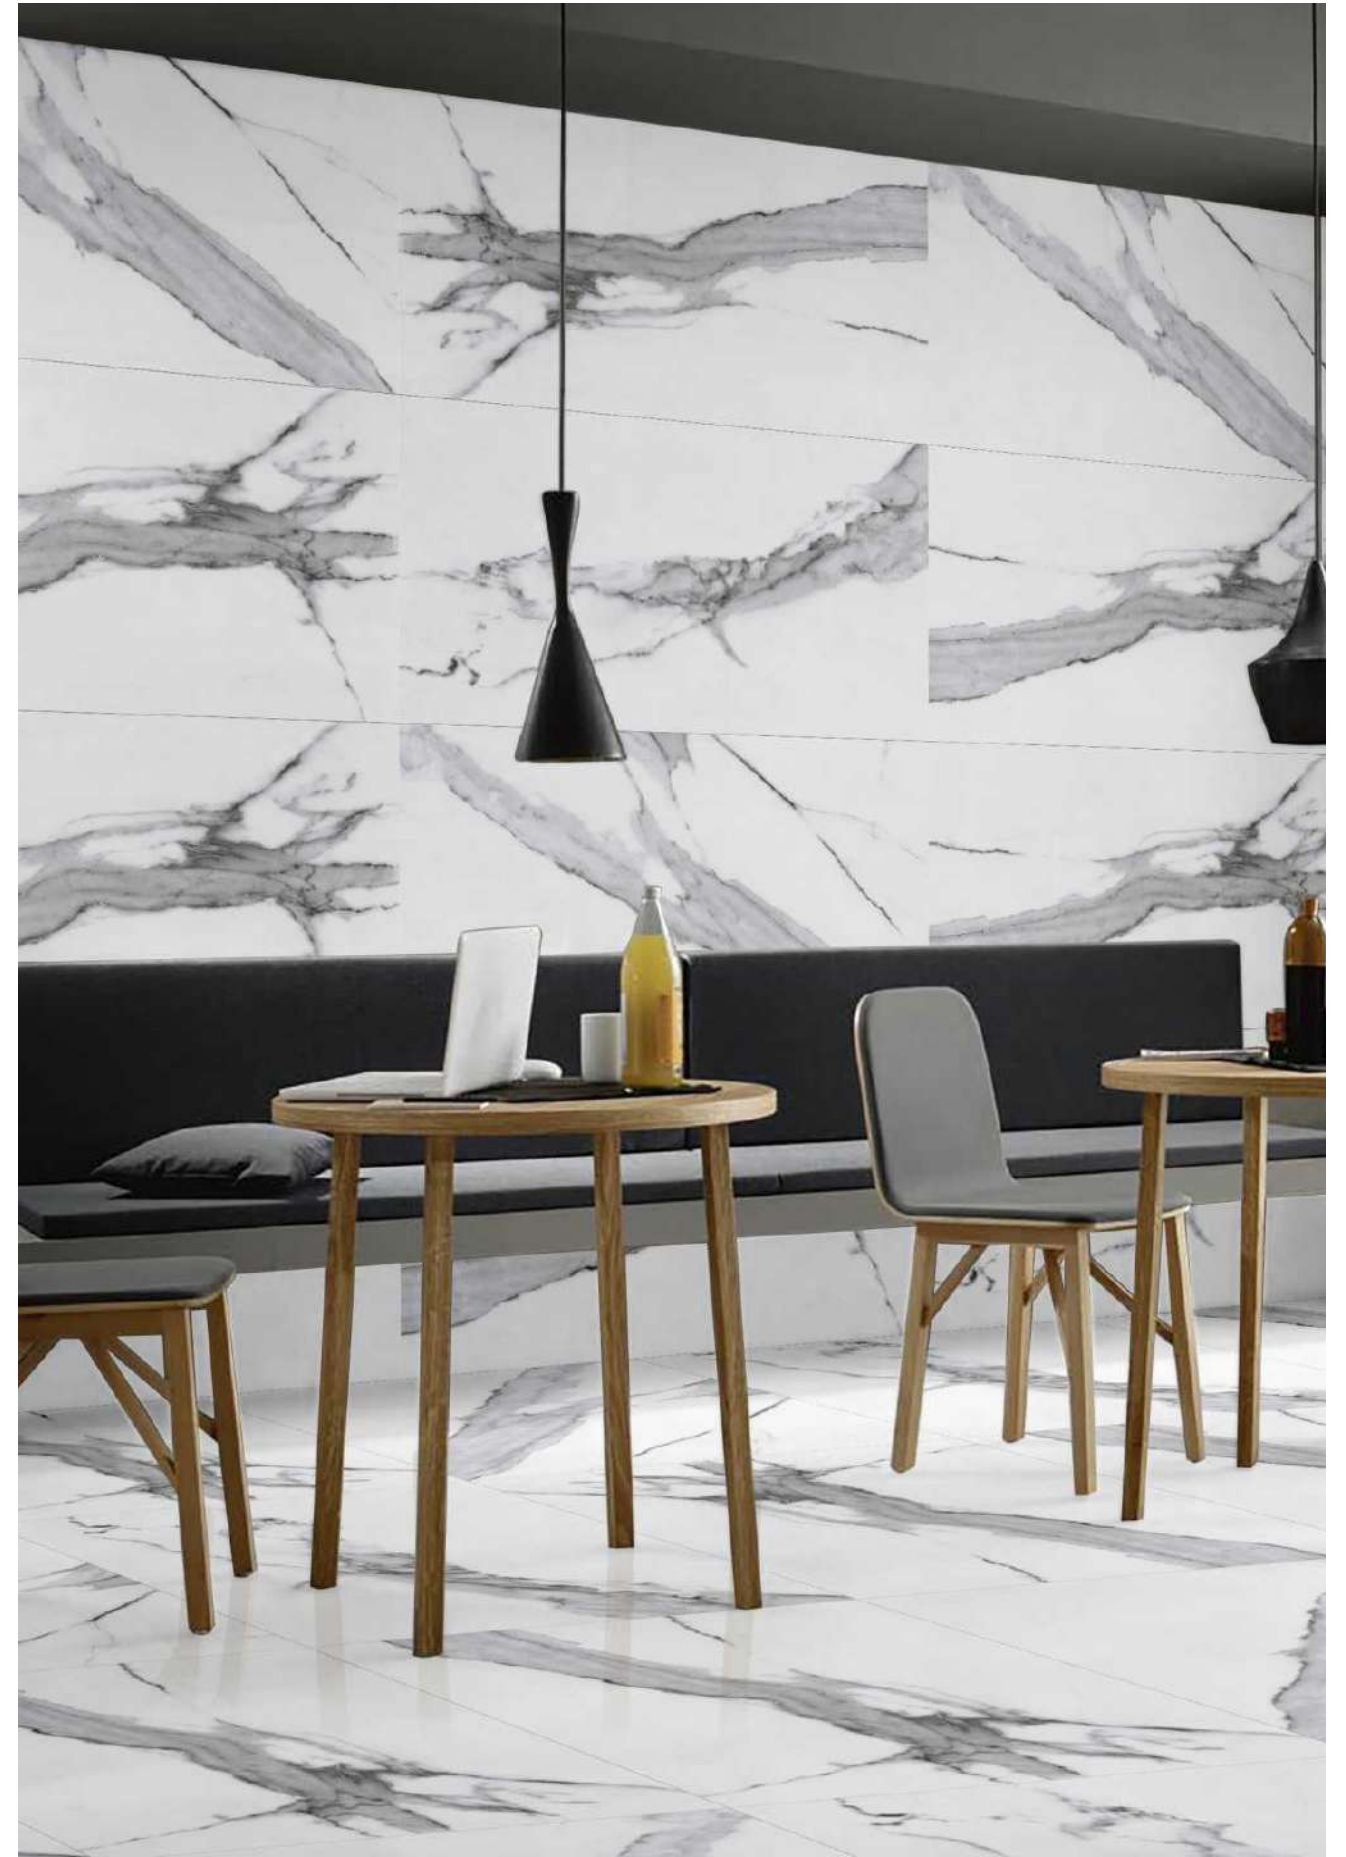

Canberra Stone

600x1200mm
GLAZED VITRIFIED TILES

Canberra Stone

Glossy

shine your brightest

Carma Tan

Glossy

shine your brightest