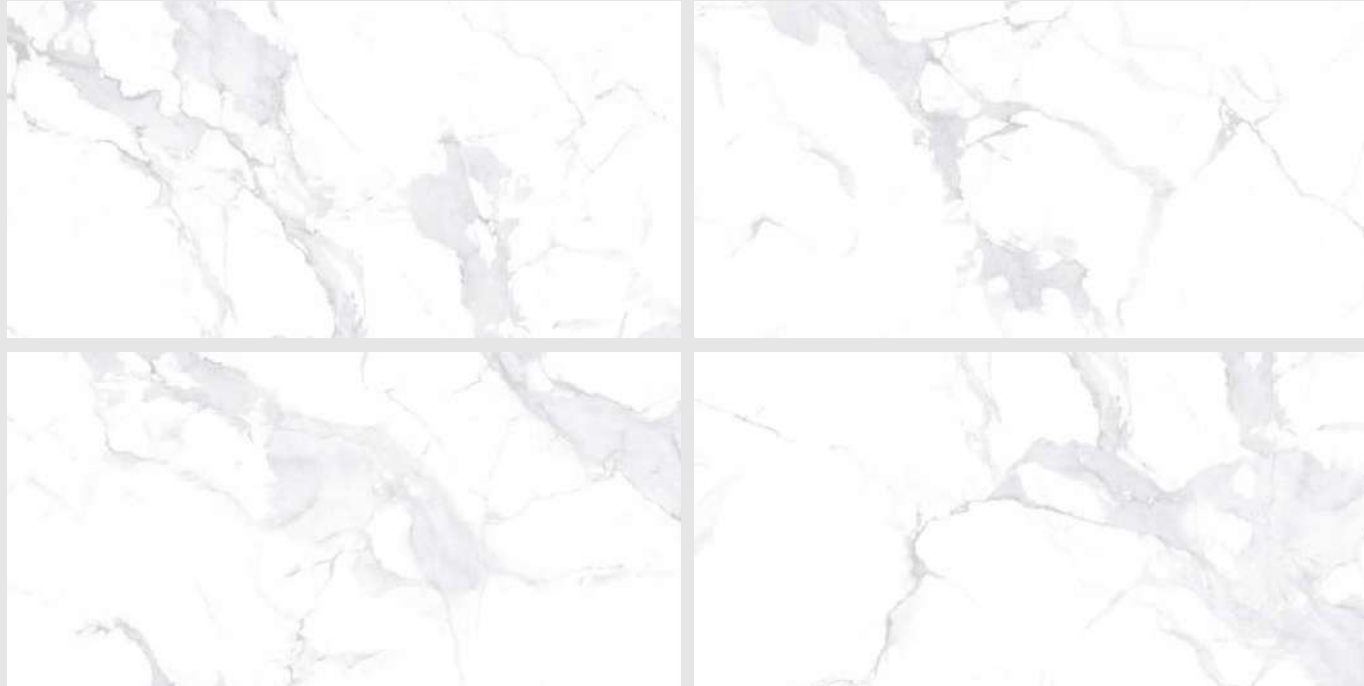

Glossy

shine your brightest

Kumbha Grey