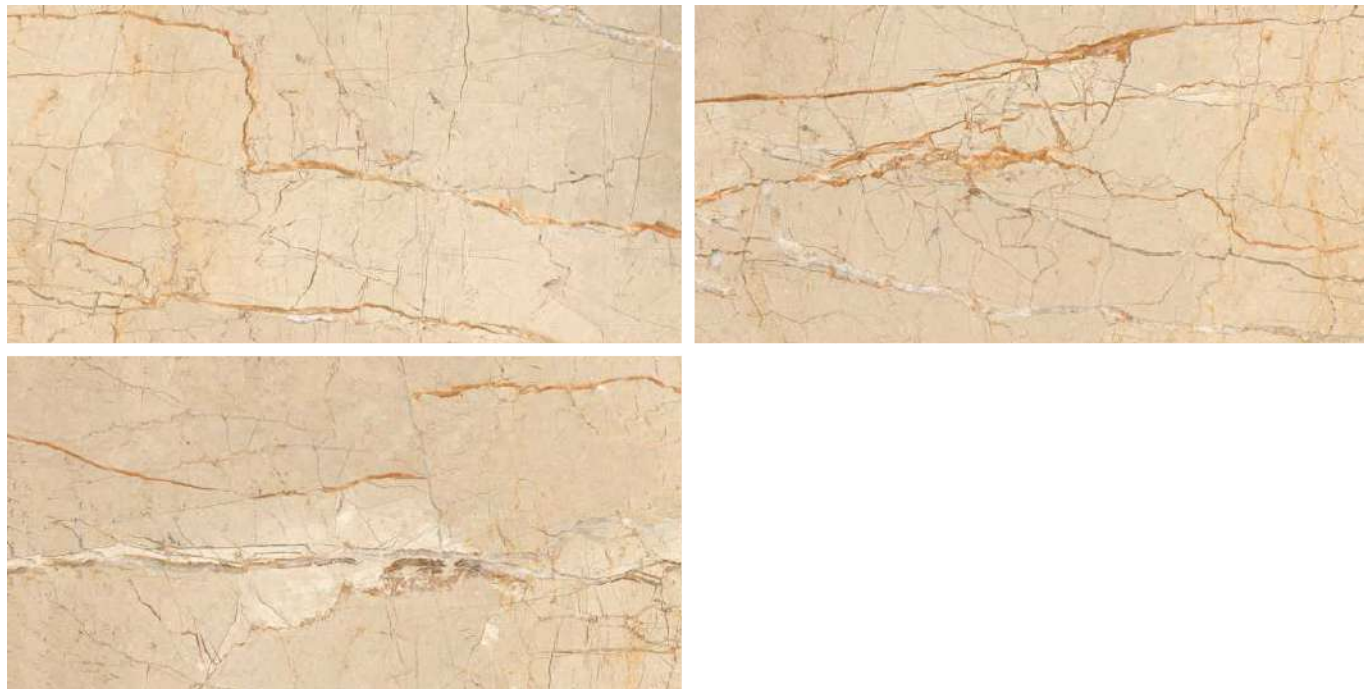

600x1200mm
GLAZED VITRIFIED TILES

Alaska Griss

Glossy

shine your brightest

Alegre Beige

Glossy

shine your brightest

Alegre grey