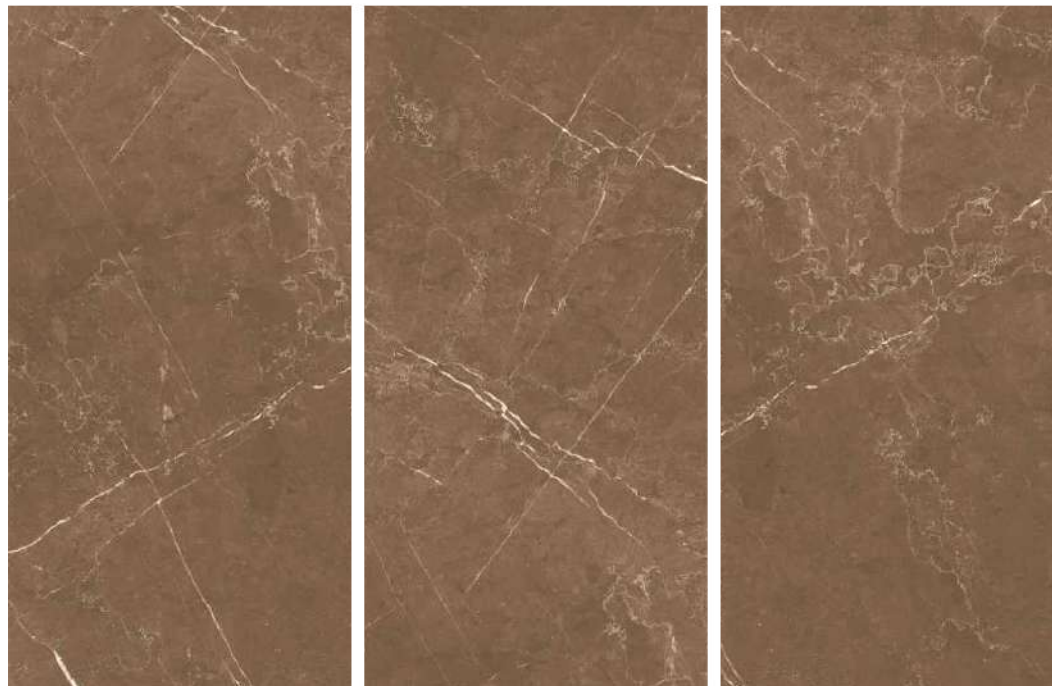

600x1200mm
GLAZED VITRIFIED TILES

AMAZING
EXPERIENCE

Armani claro ivory