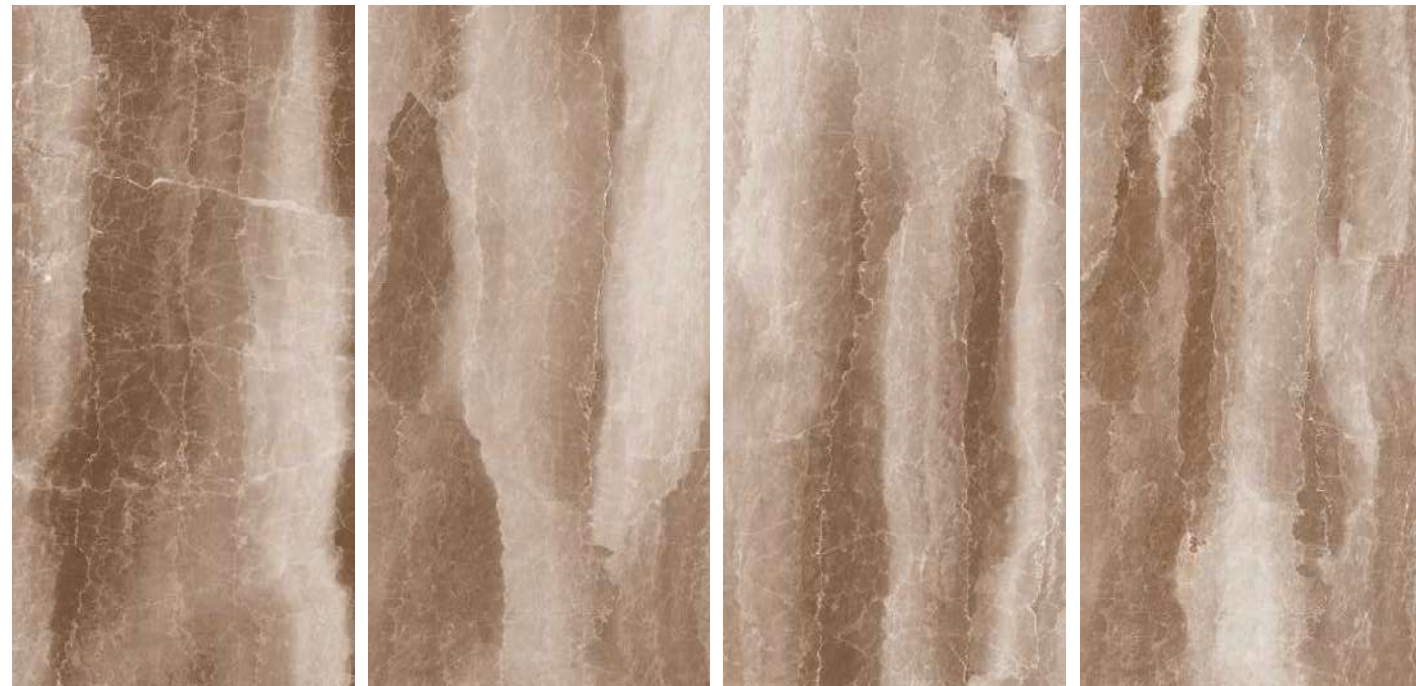

shine your brightest

Dyna Badim

Glossy

shine your brightest

Dyna Smoky

Fiona Crema
Fiona Brown

600x1200mm
GLAZED VITRIFIED TILES

Fiona Crema