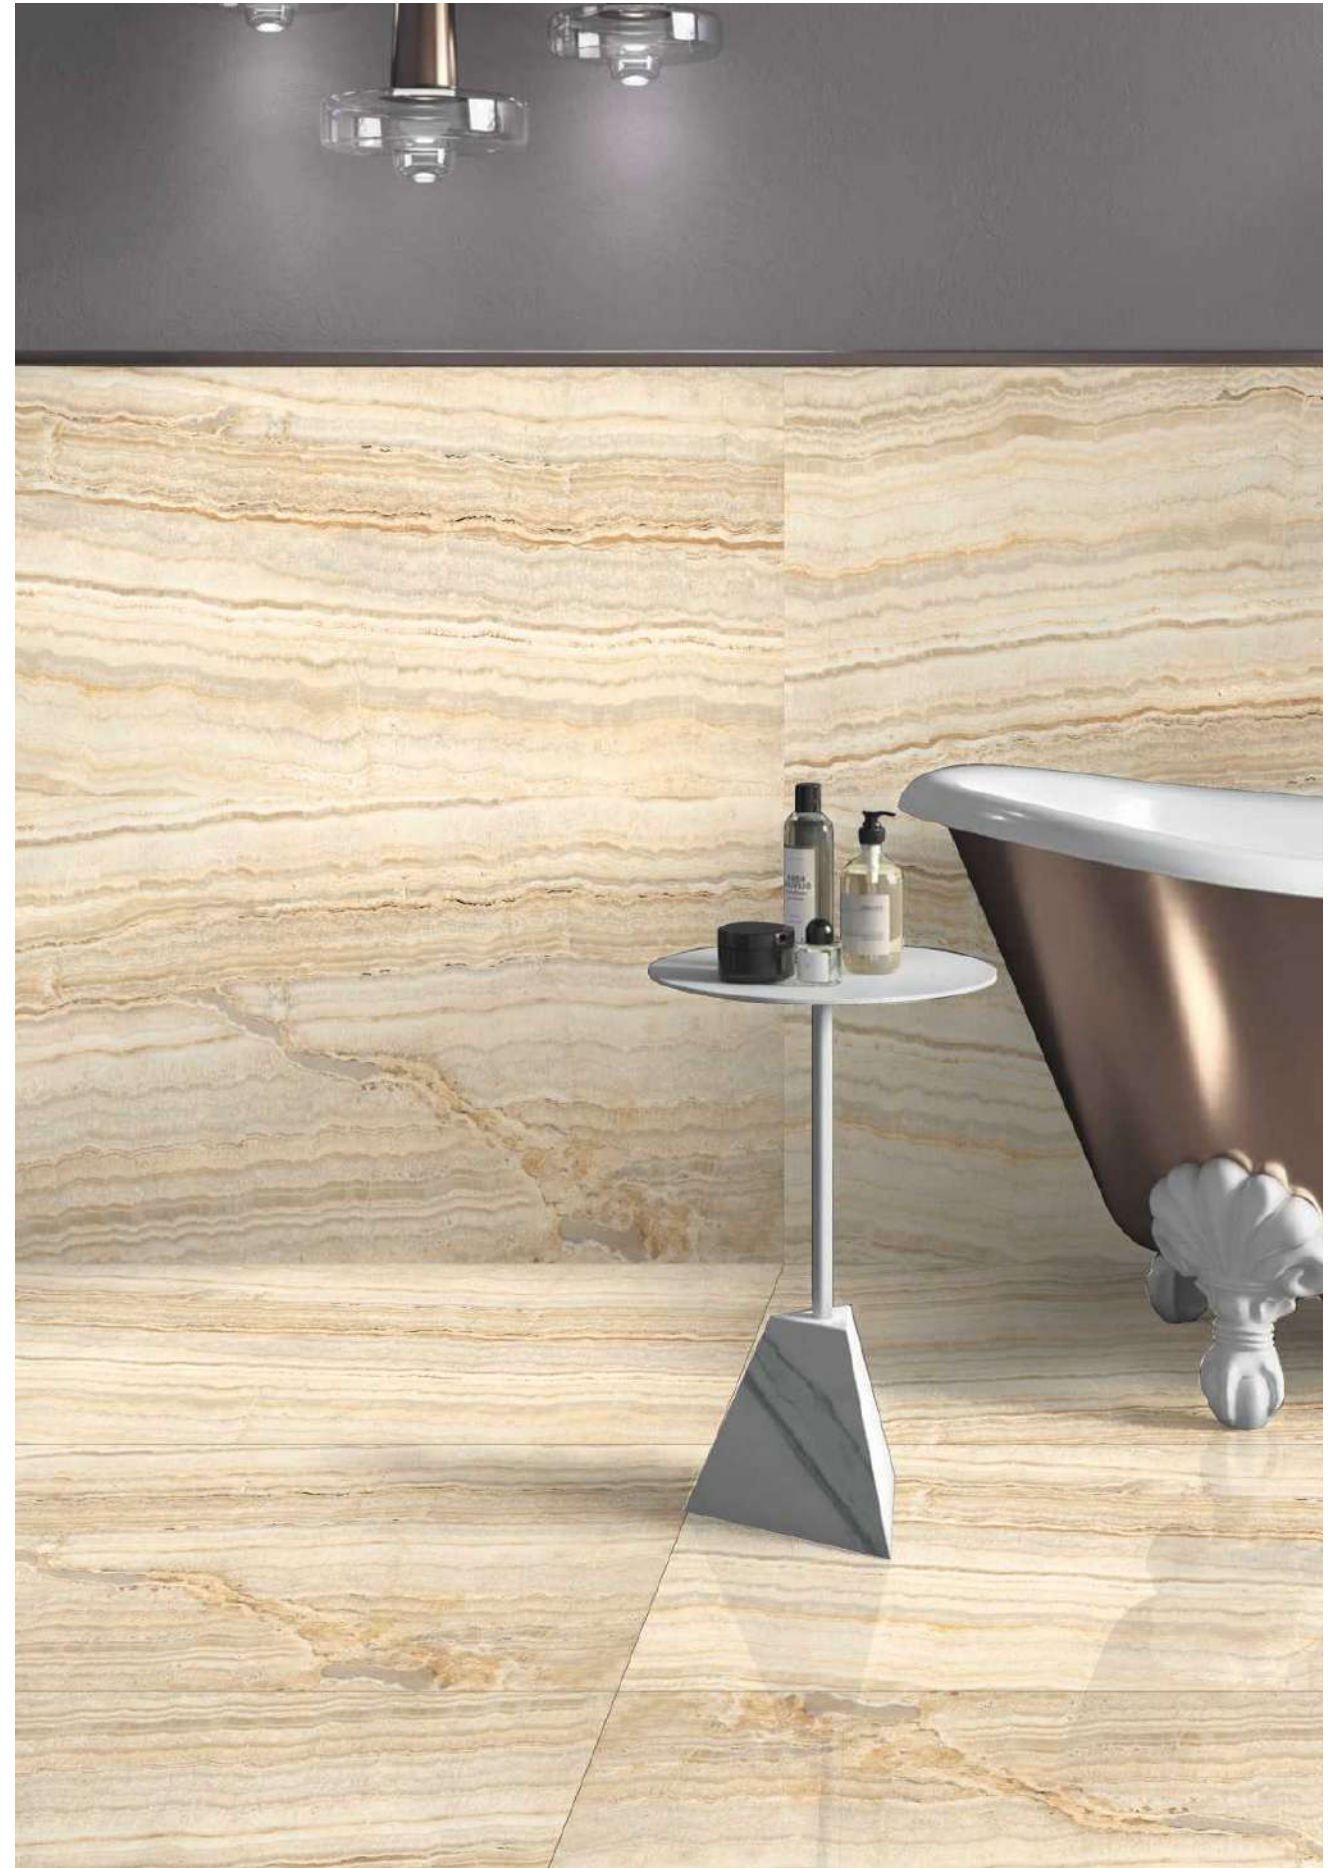

shine your brightest

Dust Brown

Diana Pearl

600x1200mm
GLAZED VITRIFIED TILES

Diana Pearl

Glossy
shine your brightest

Demin Onyx Crema

Glossy