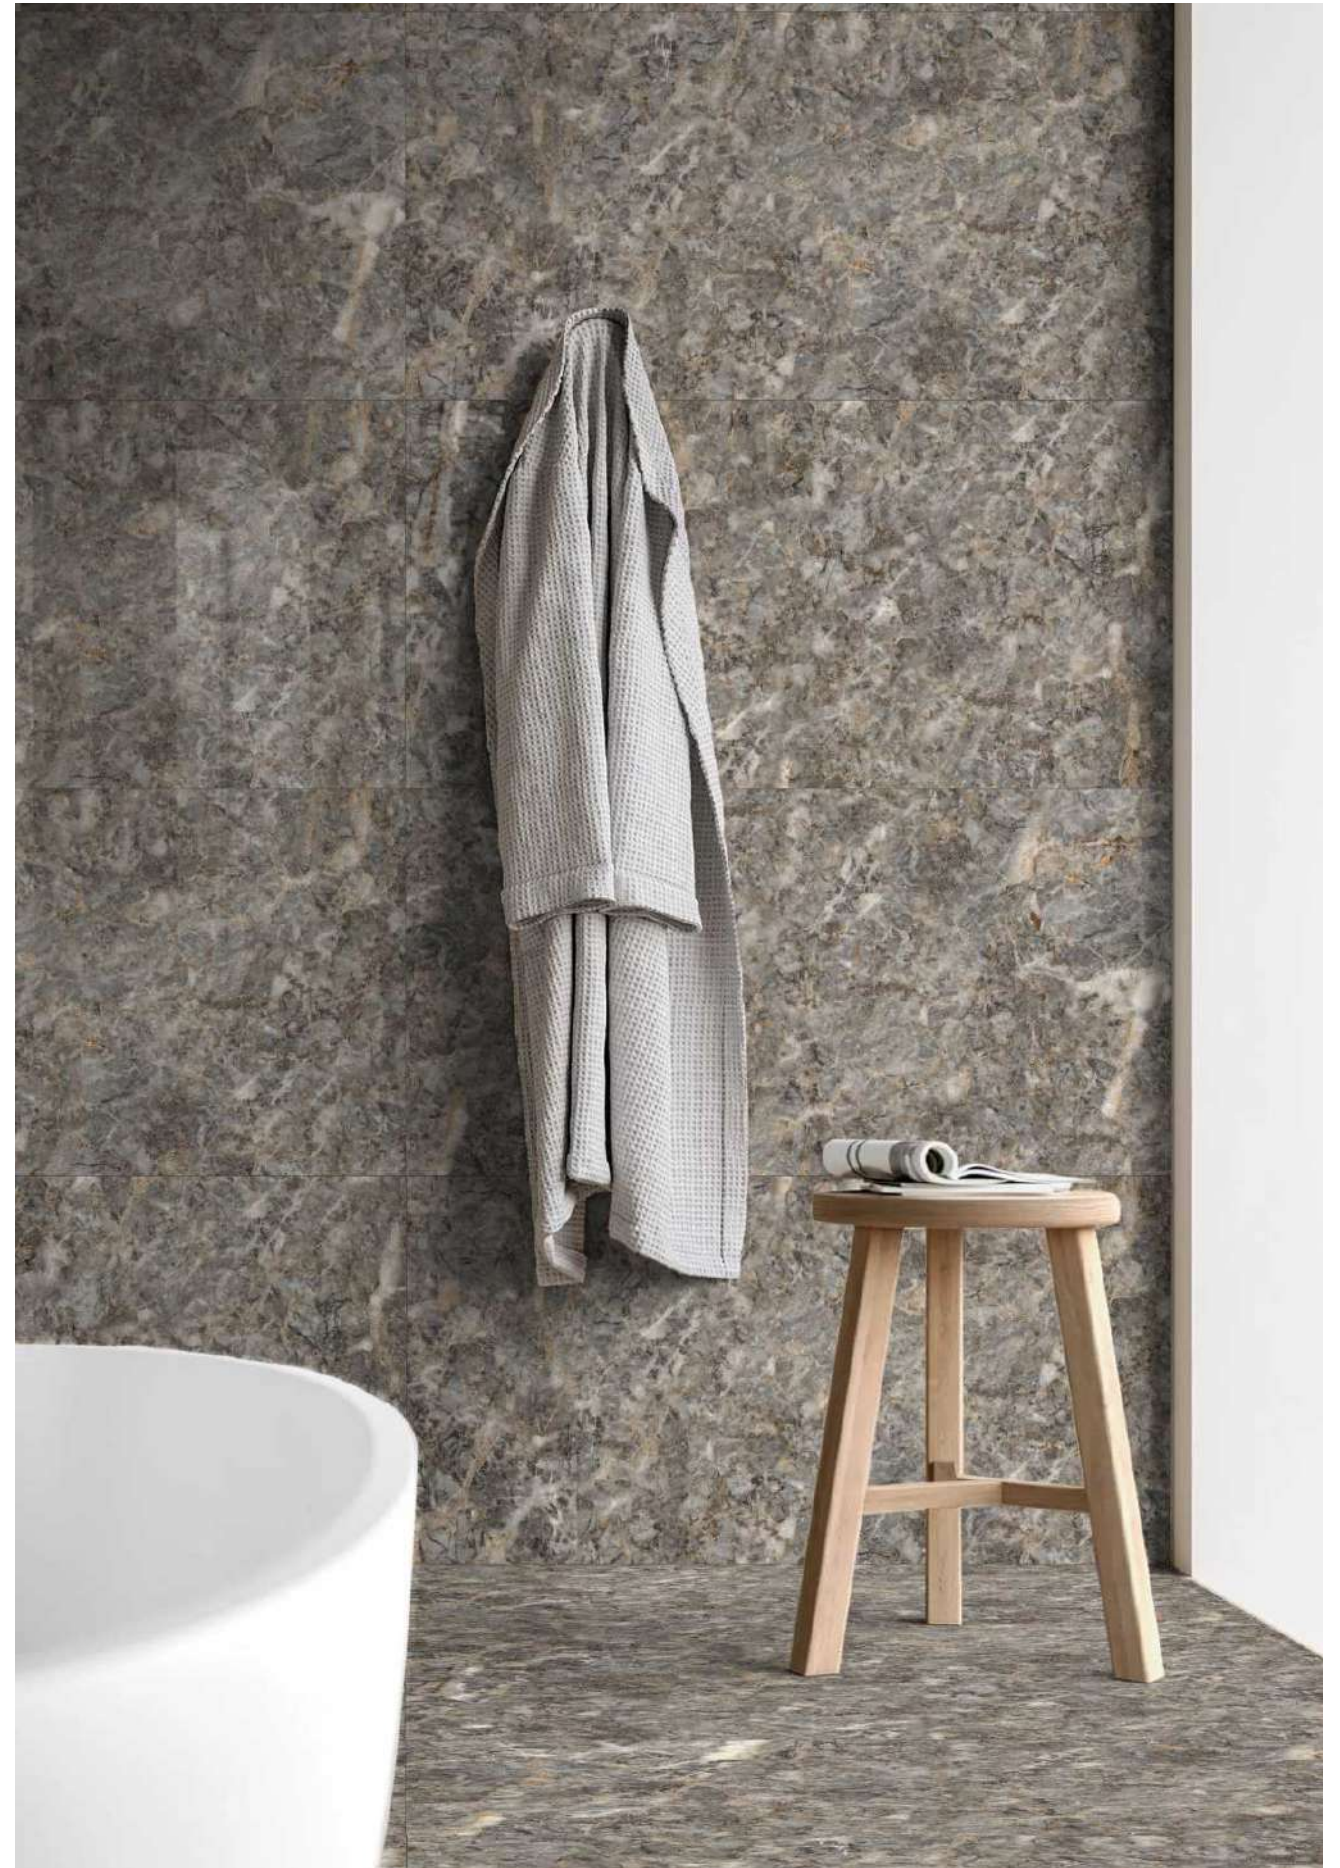

Glossy

shine your brightest

fesco