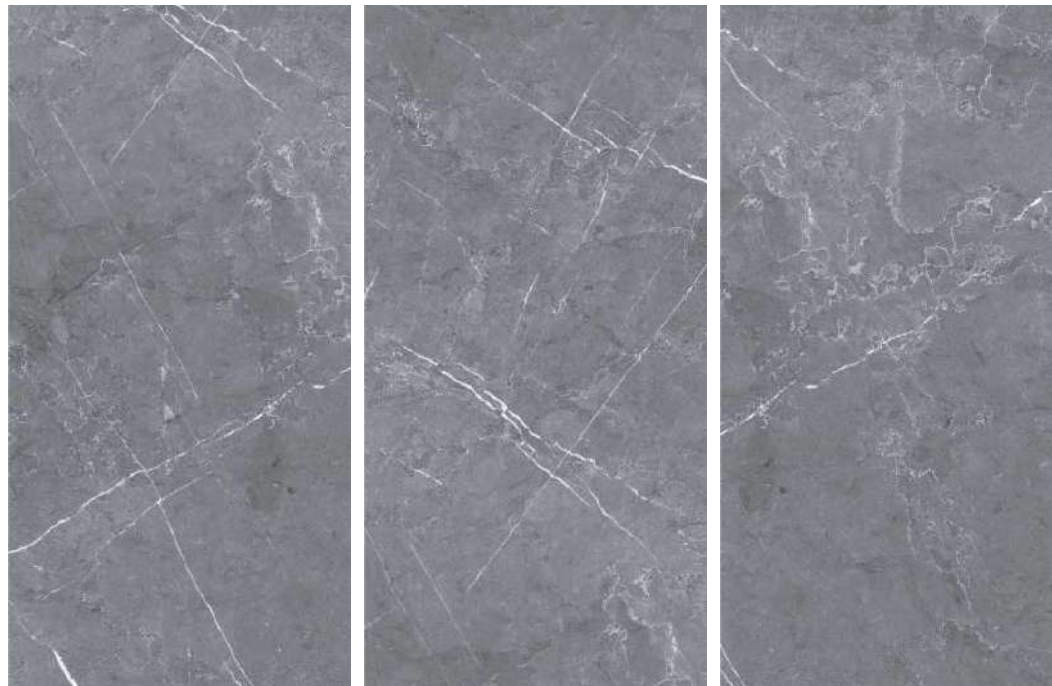

AMAZING
EXPERIENCE

Armani claro ivory

600x1200mm
GLAZED VITRIFIED TILES

Armani claro coffee

Armani claro smoky
Armani claro smoky light

600x1200mm
GLAZED VITRIFIED TILES

AMAZING
EXPERIENCE

Armani claro smoky light