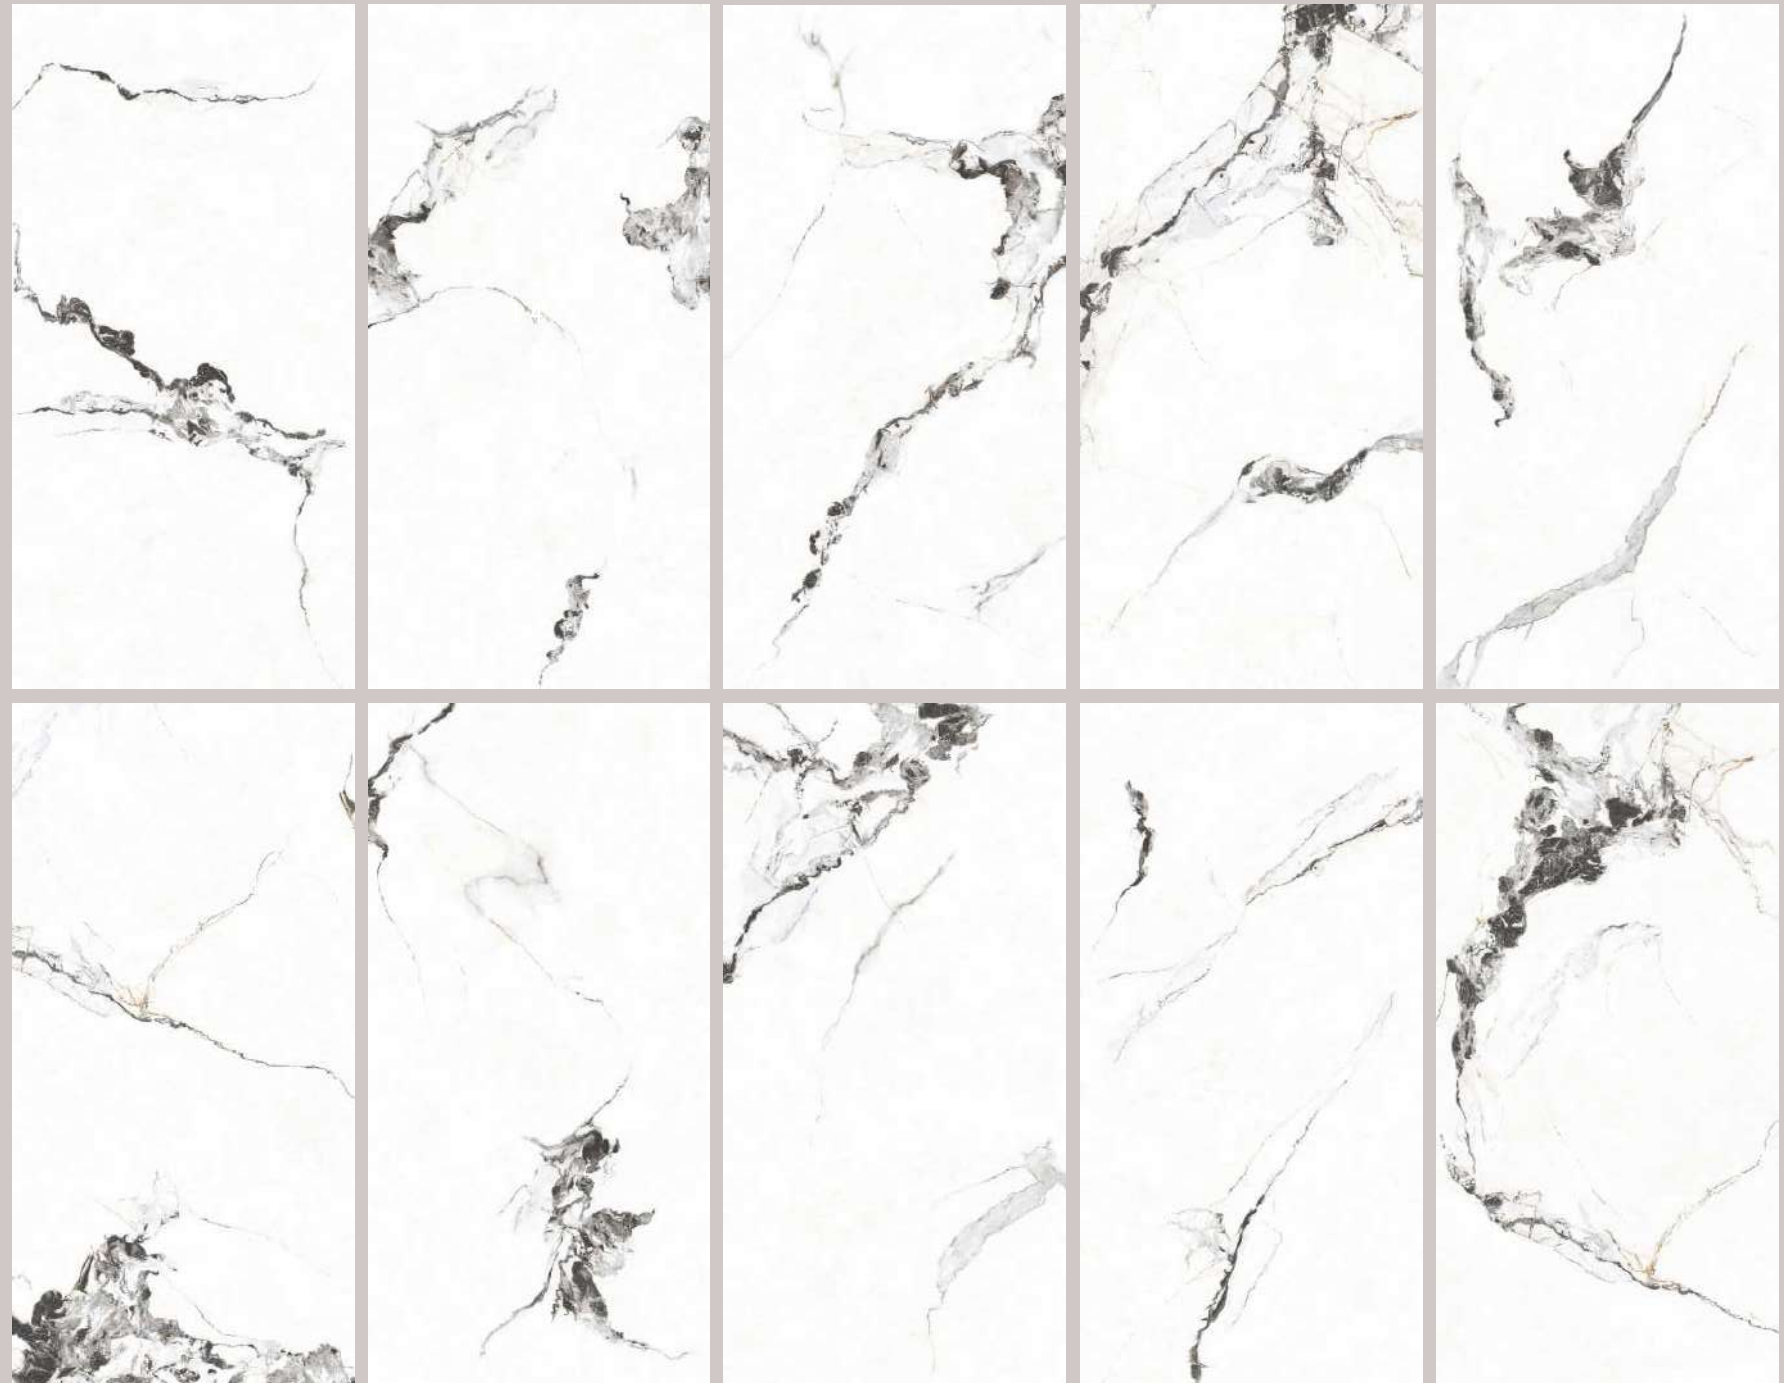

shine your brightest

Louis Beige

Laxer White

Glossy

shine your brightest

600x1200mm
GLAZED VITRIFIED TILES

Laxer White

AMAZING
EXPERIENCE