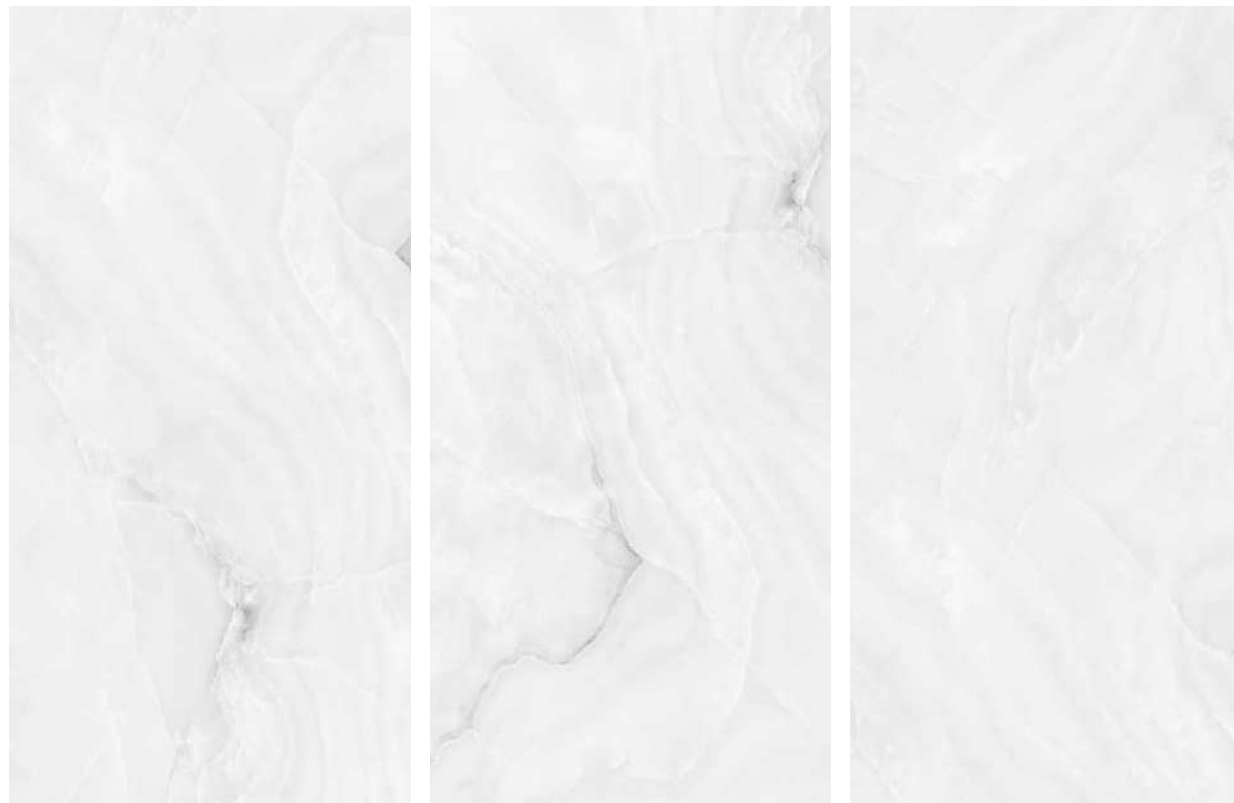

Antique onyx Ivory

600x1200mm
GLAZED VITRIFIED TILES

Antique onyx bianco