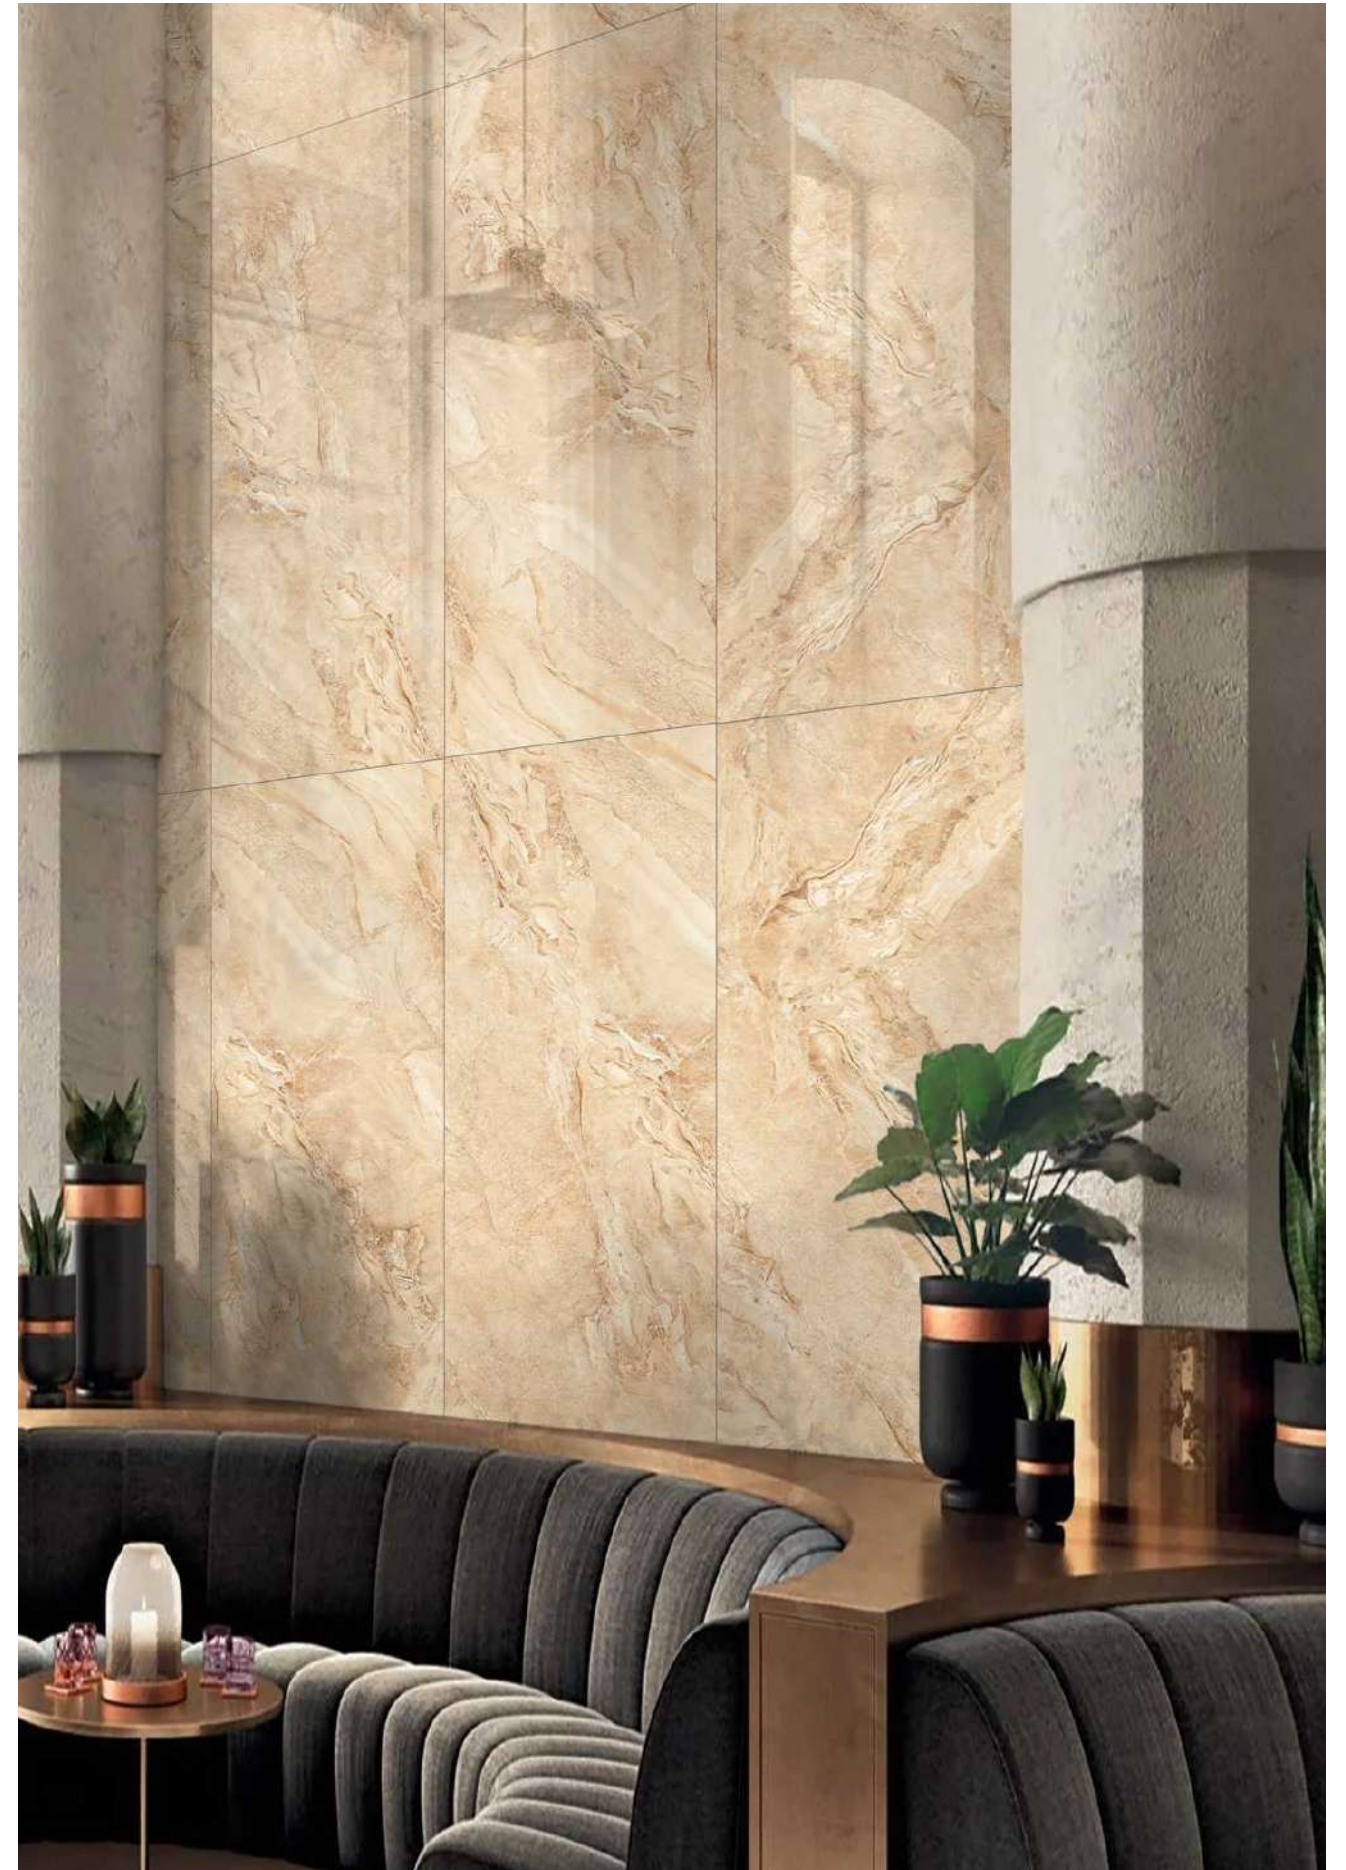

Glossy

shine your brightest

Alaska Dark