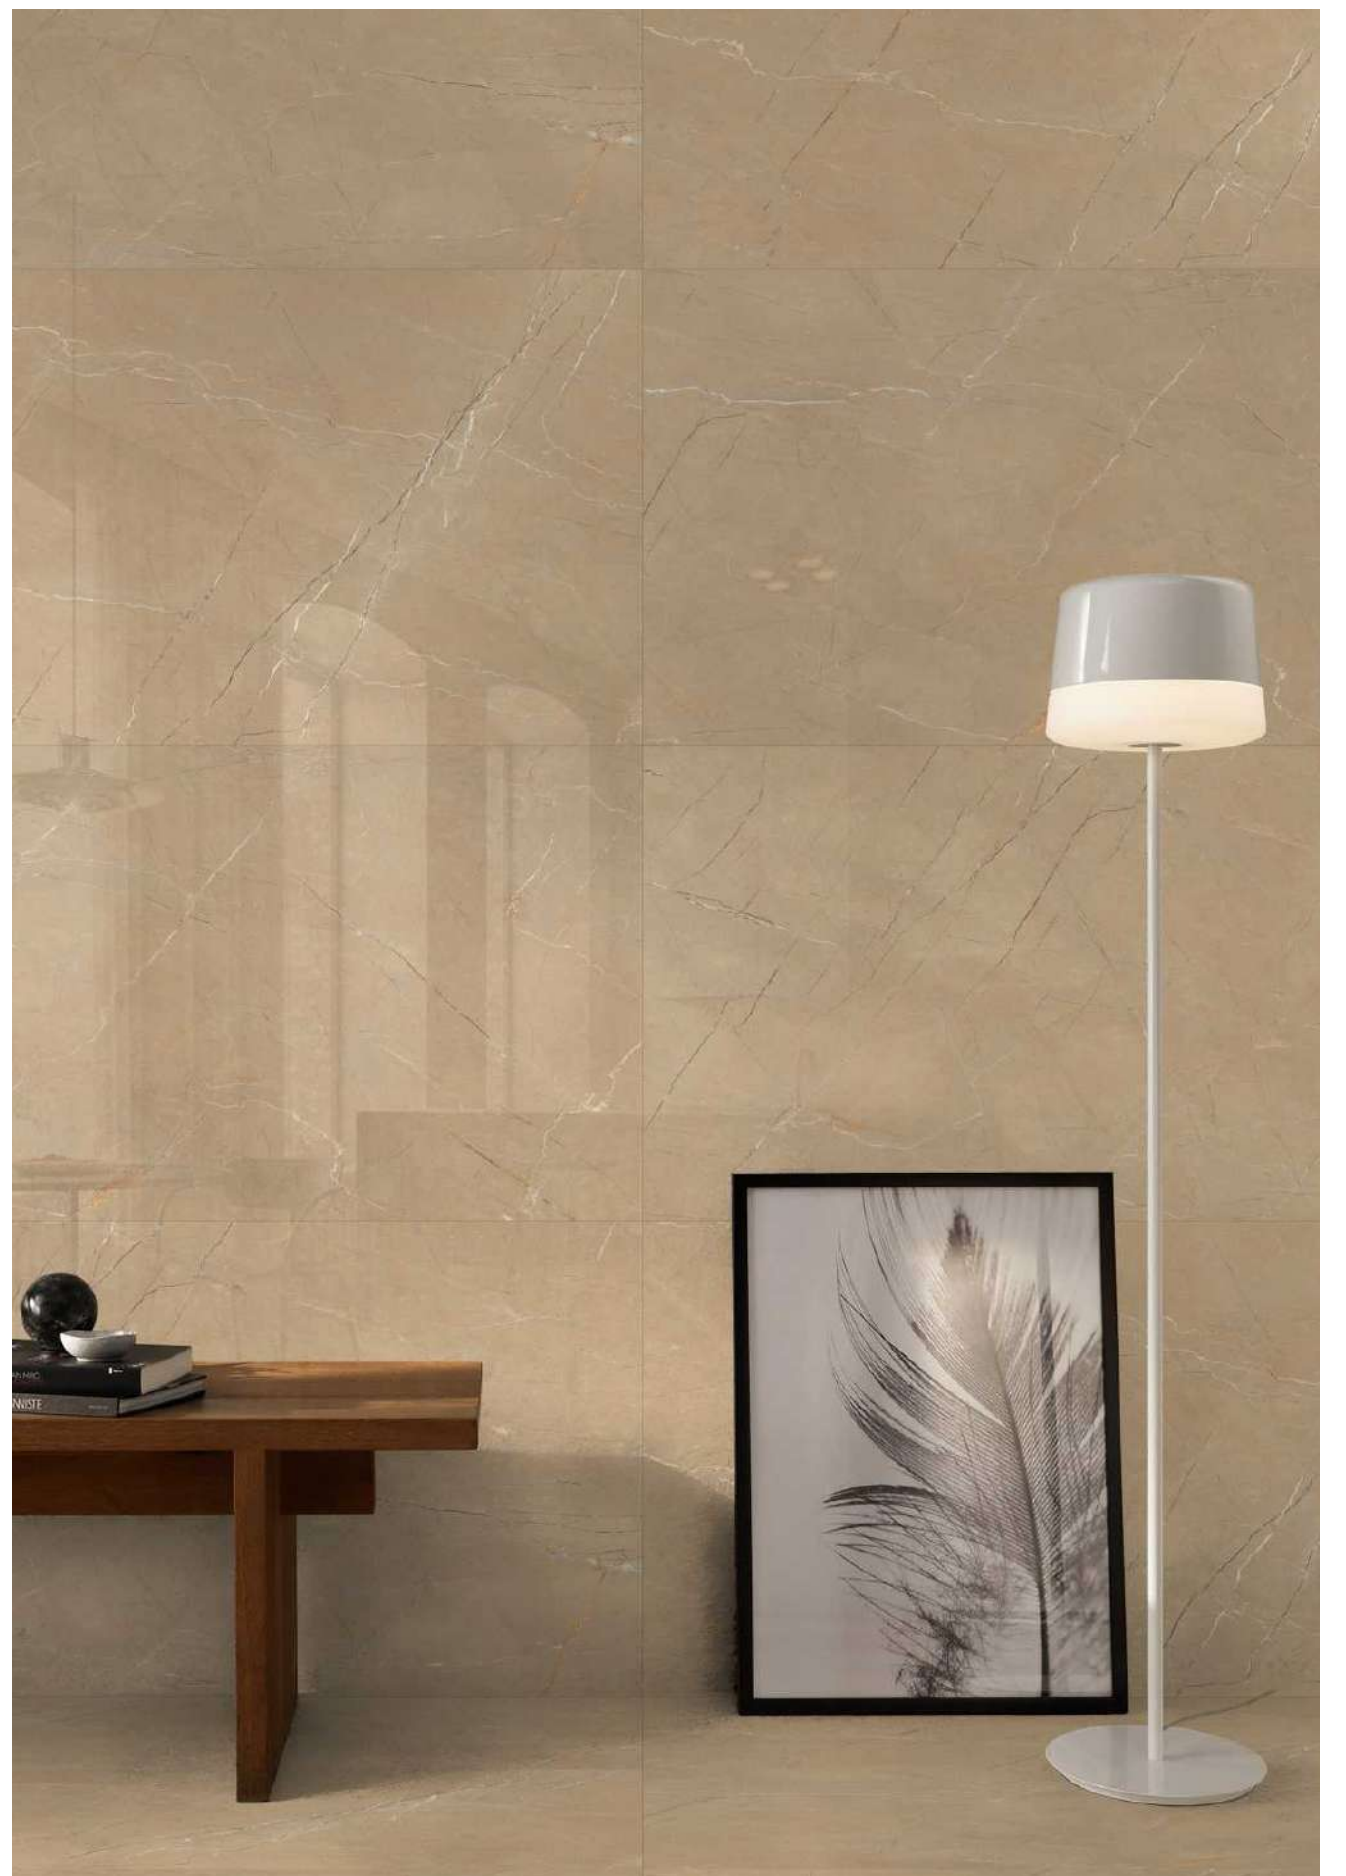

Arizona Brown
Arizona Brown light

Glossy

shine your brightest