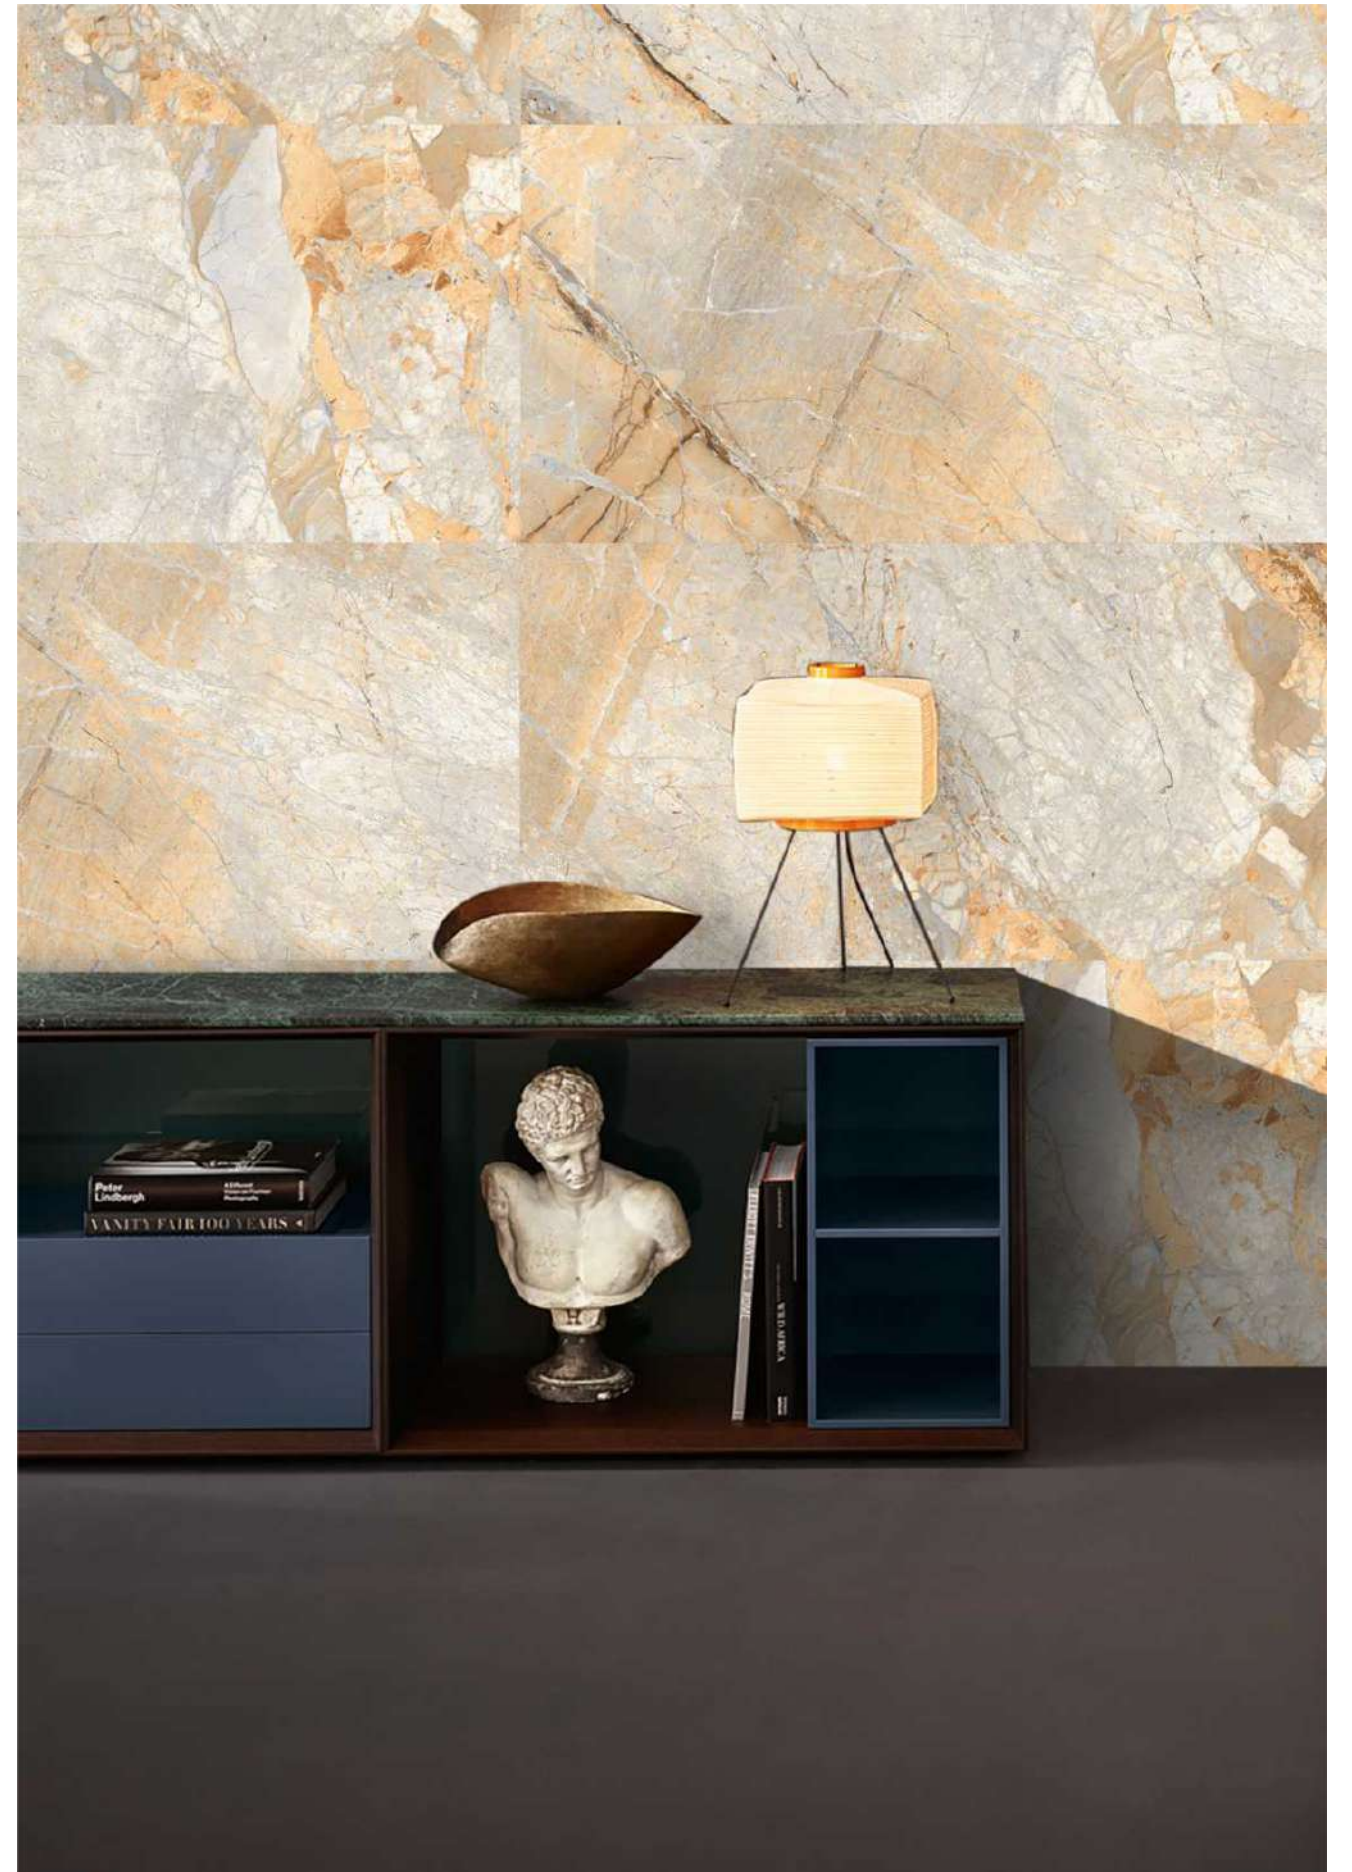

Glossy

shine your brightest

Amigo Natural