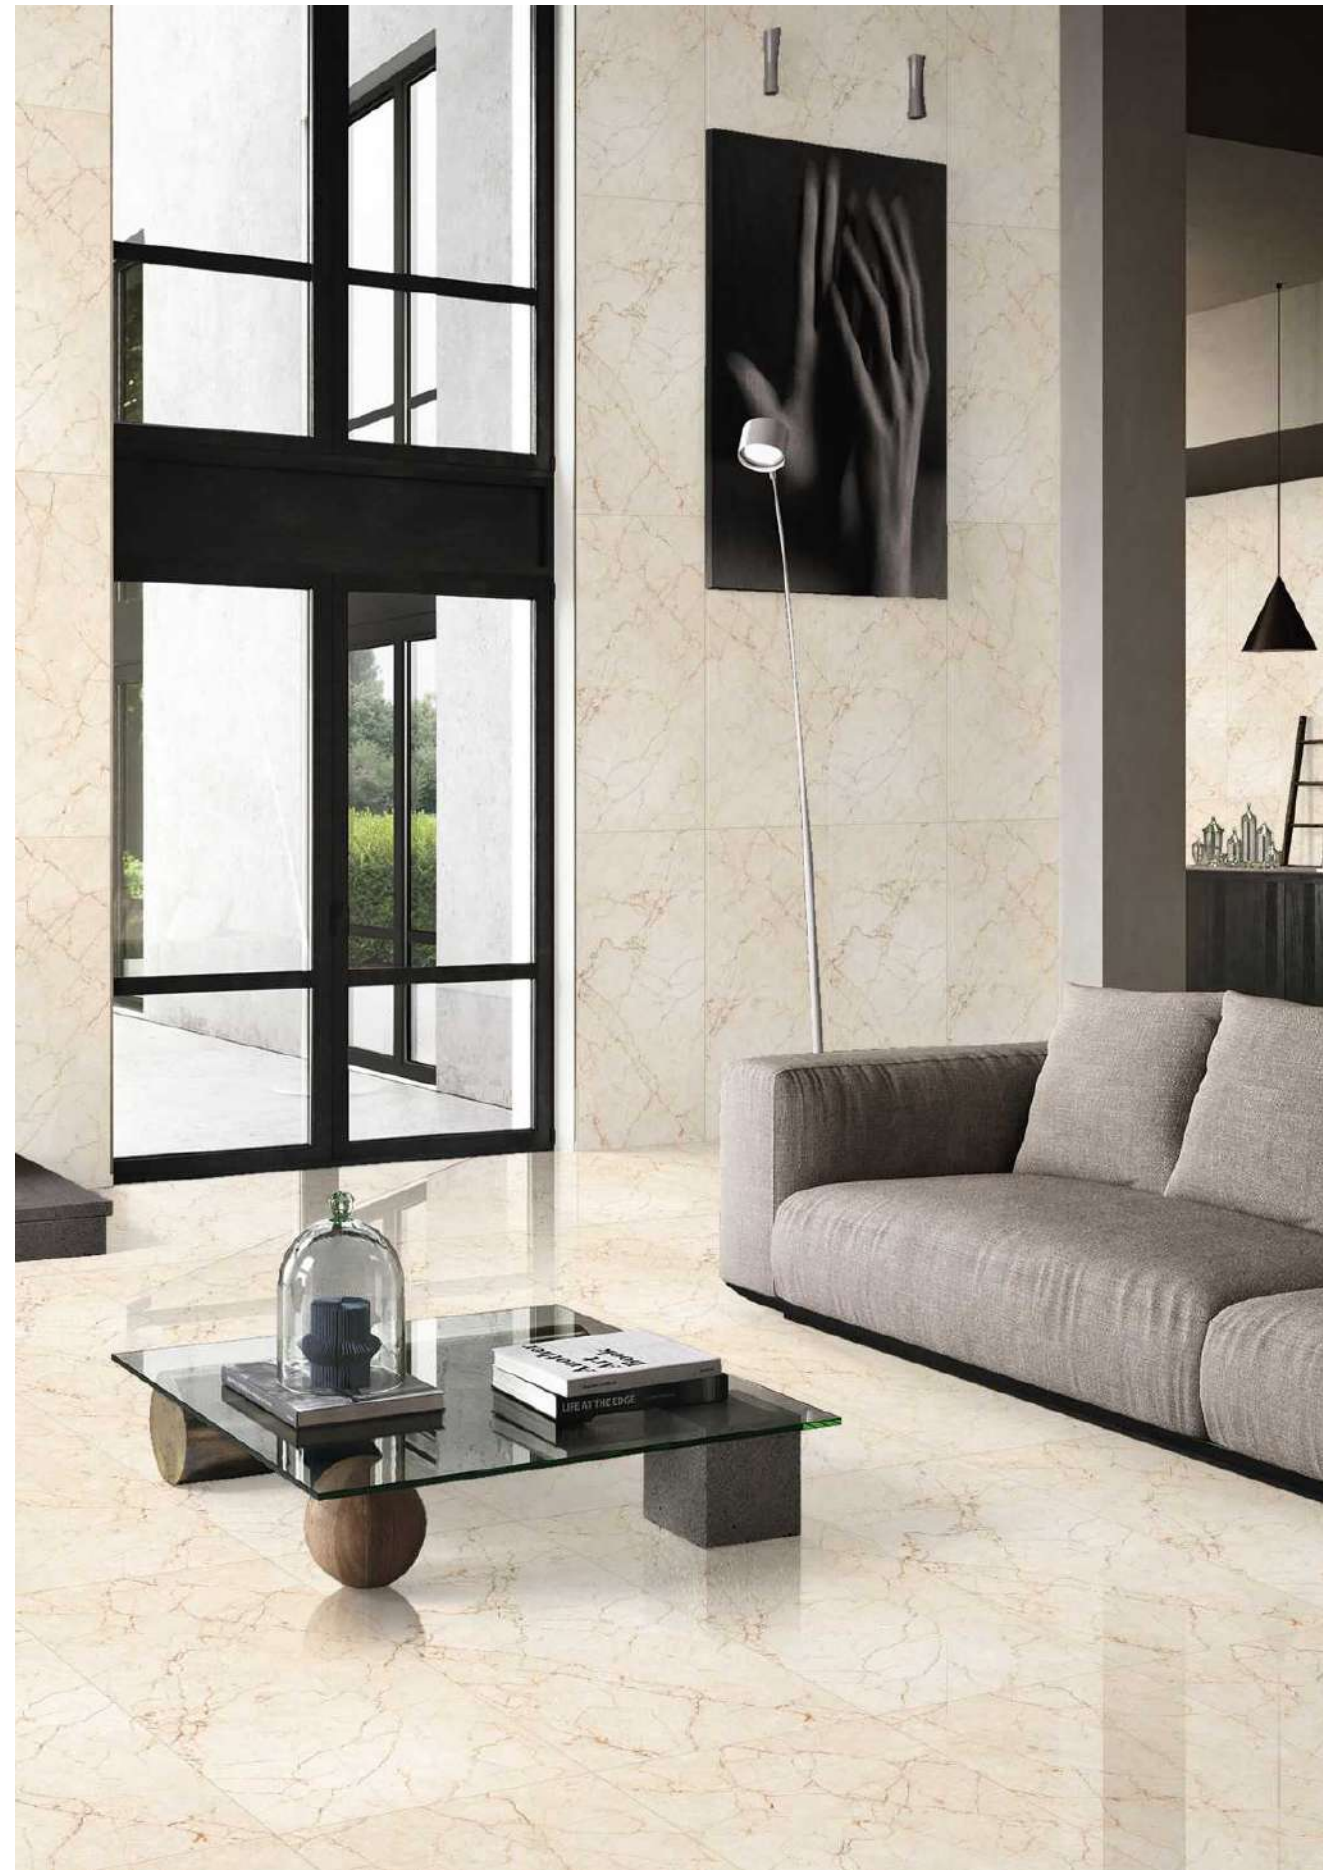

Glossy

shine your brightest