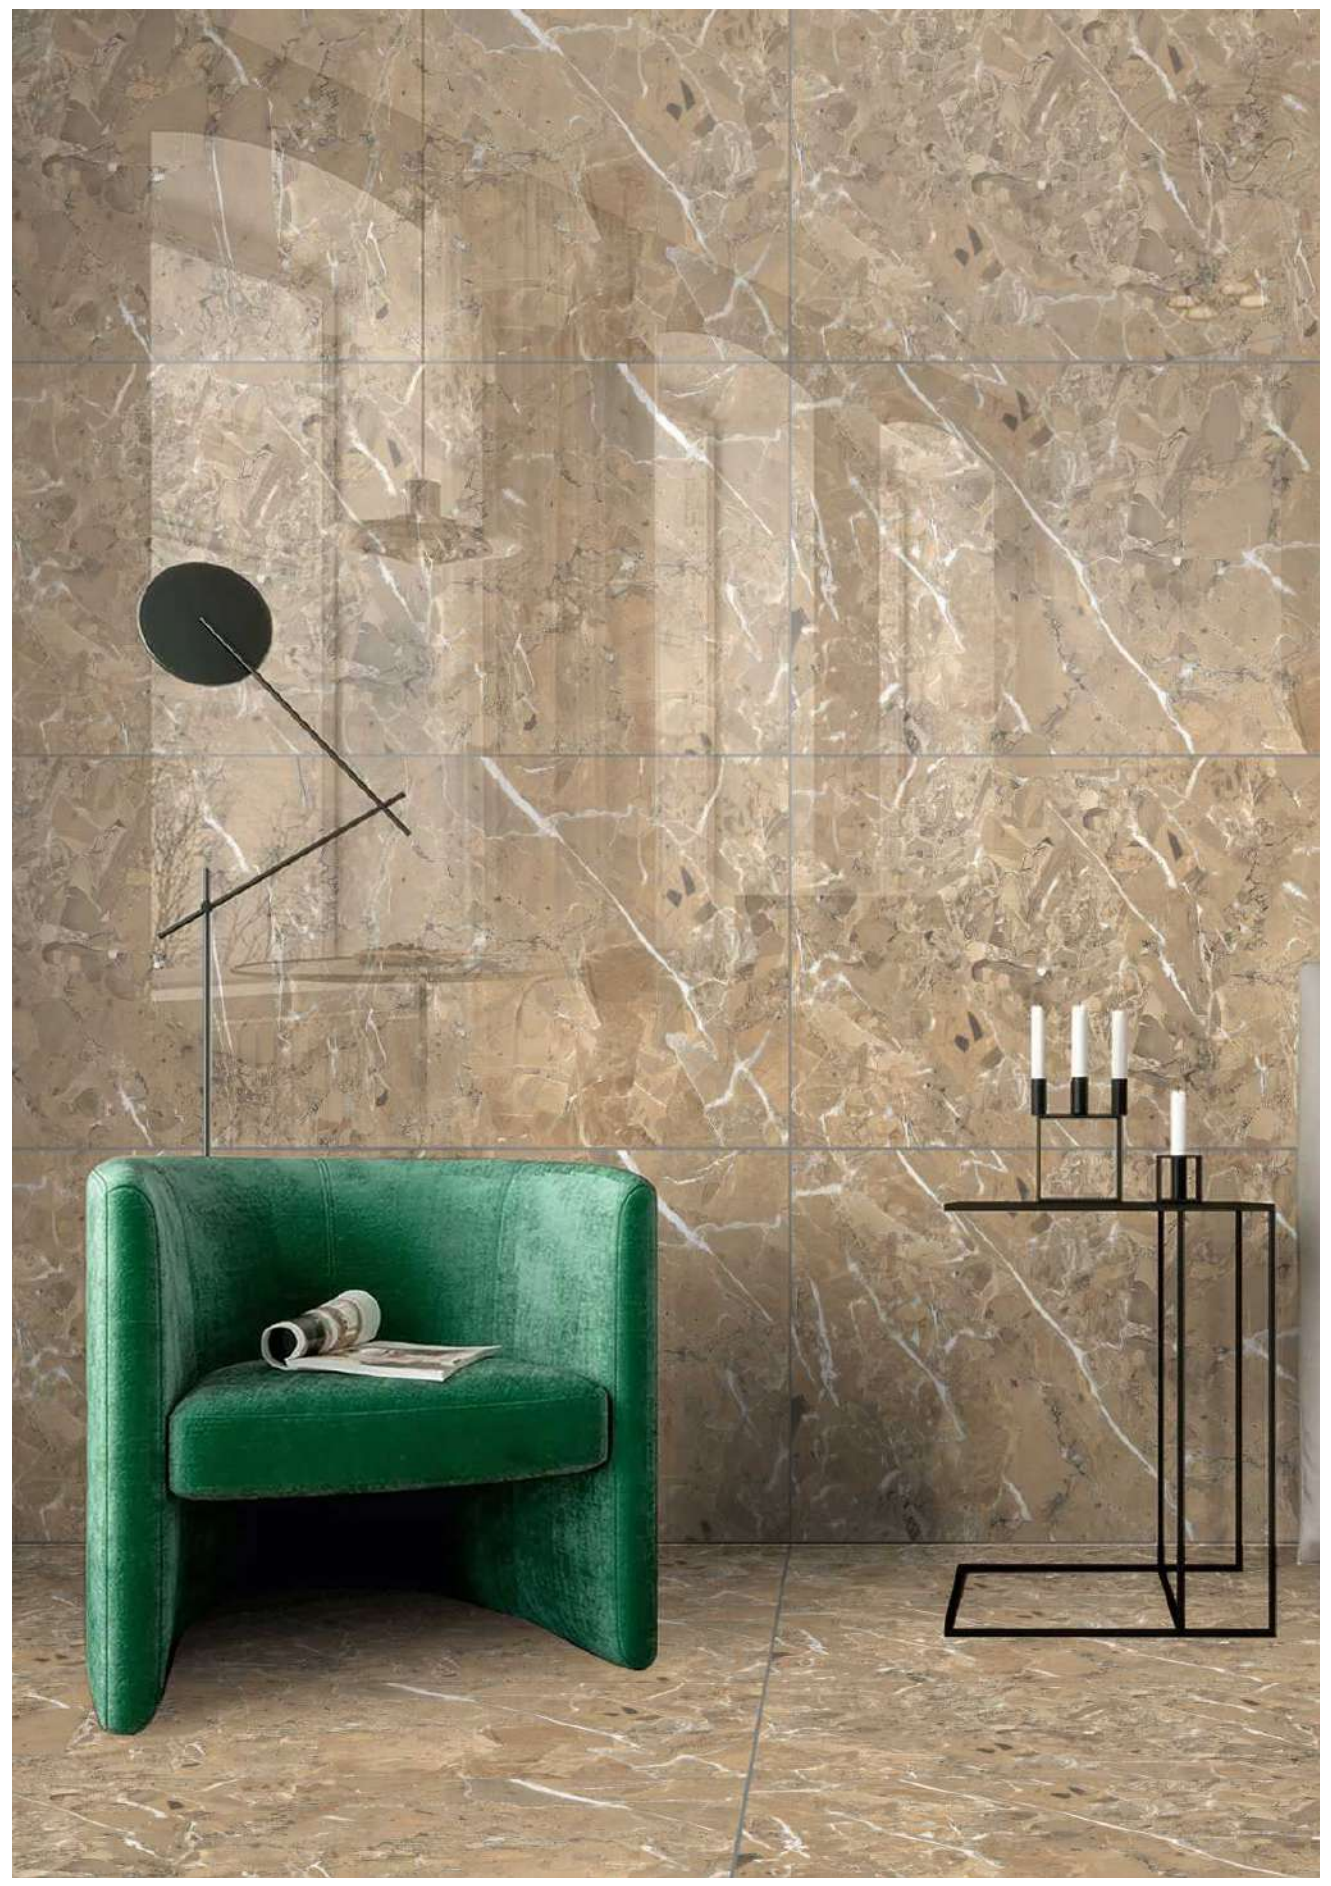

Glossy

shine your brightest

Cartian Grey

Glossy

shine your brightest

Cartian Beige

Cartian Cafe

600x1200mm
GLAZED VITRIFIED TILES