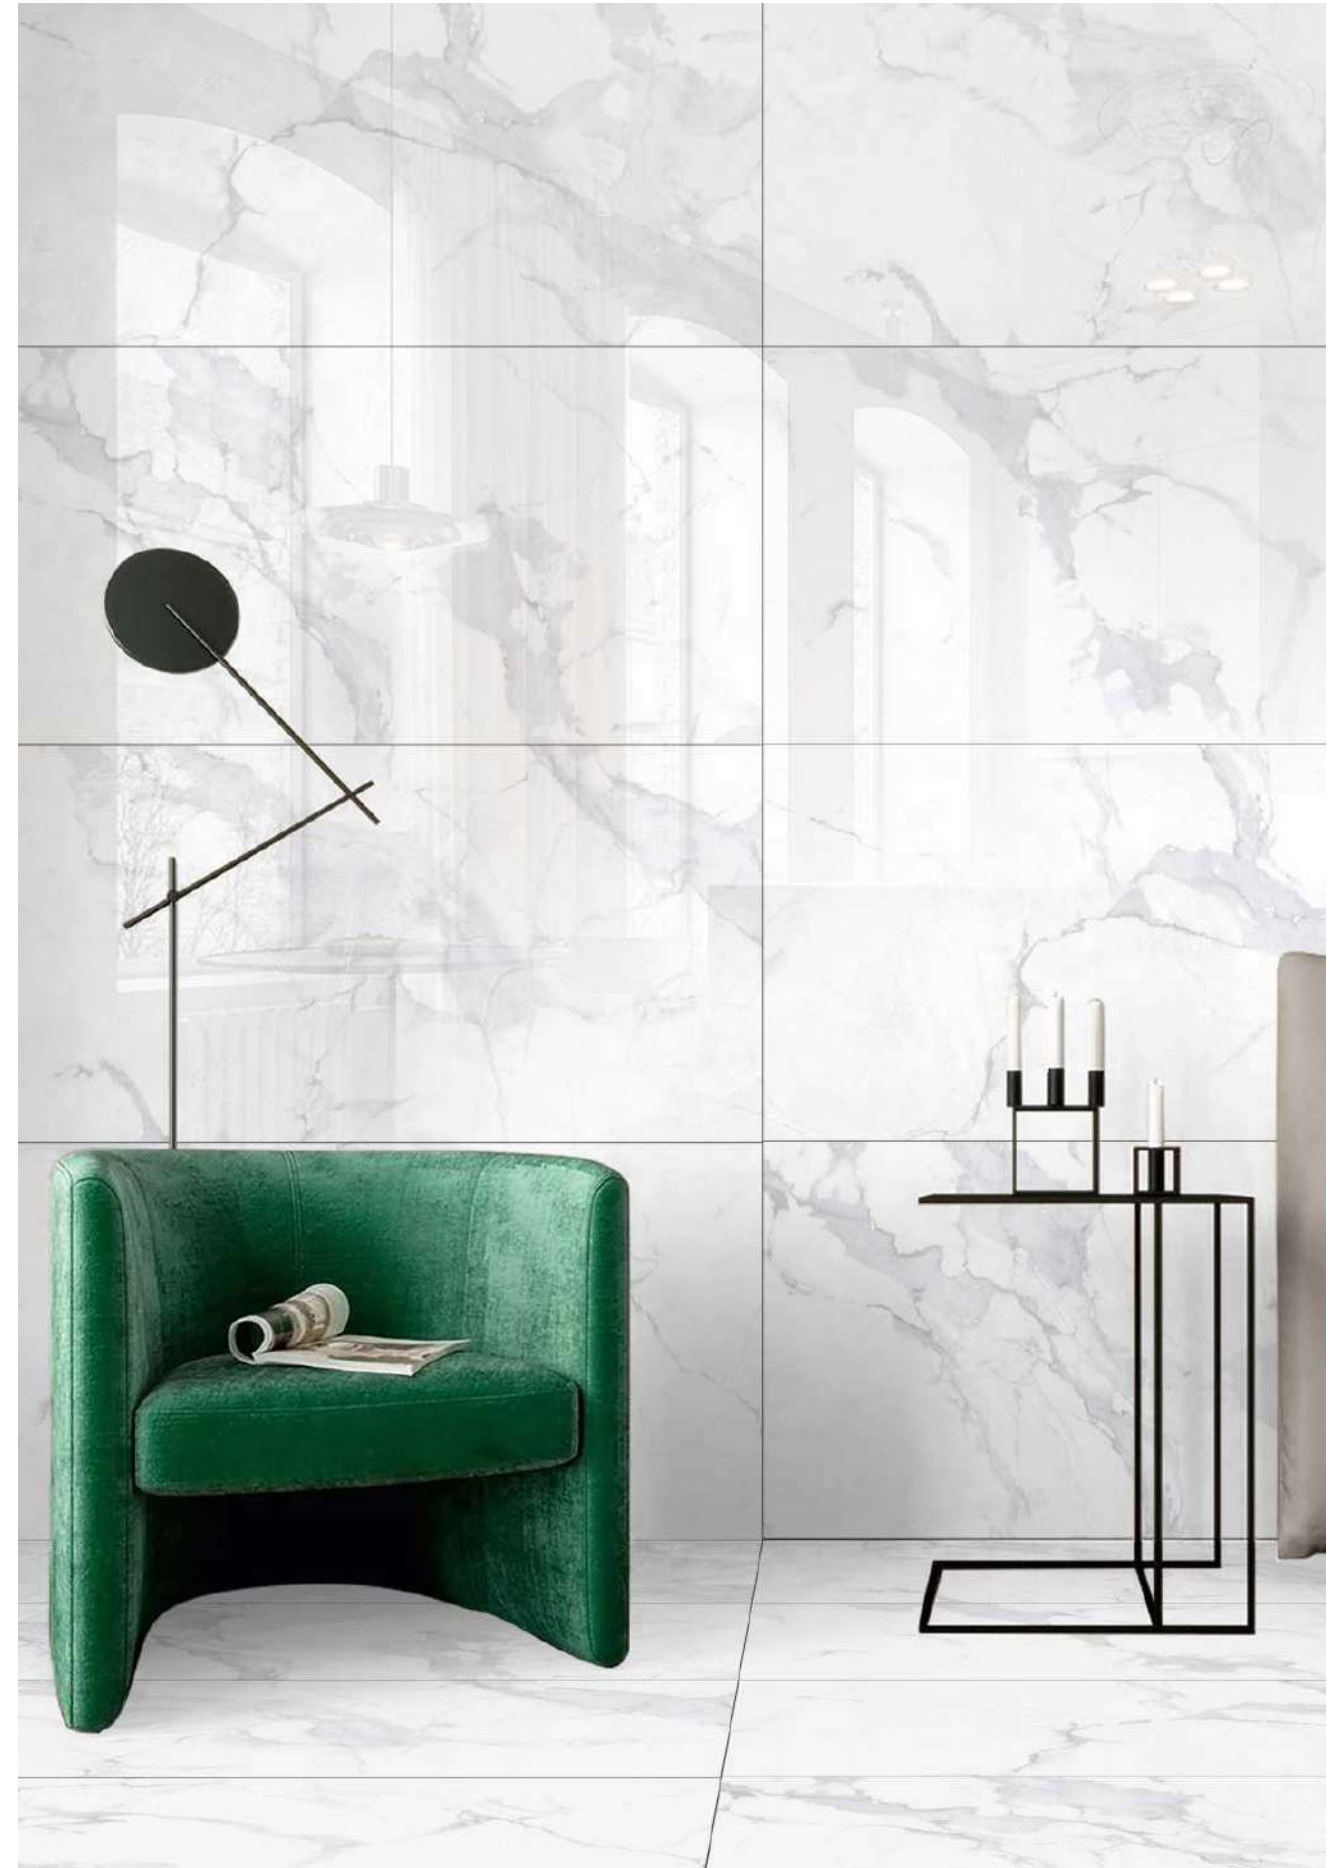

Kolar slate

Glossy

shine your brightest