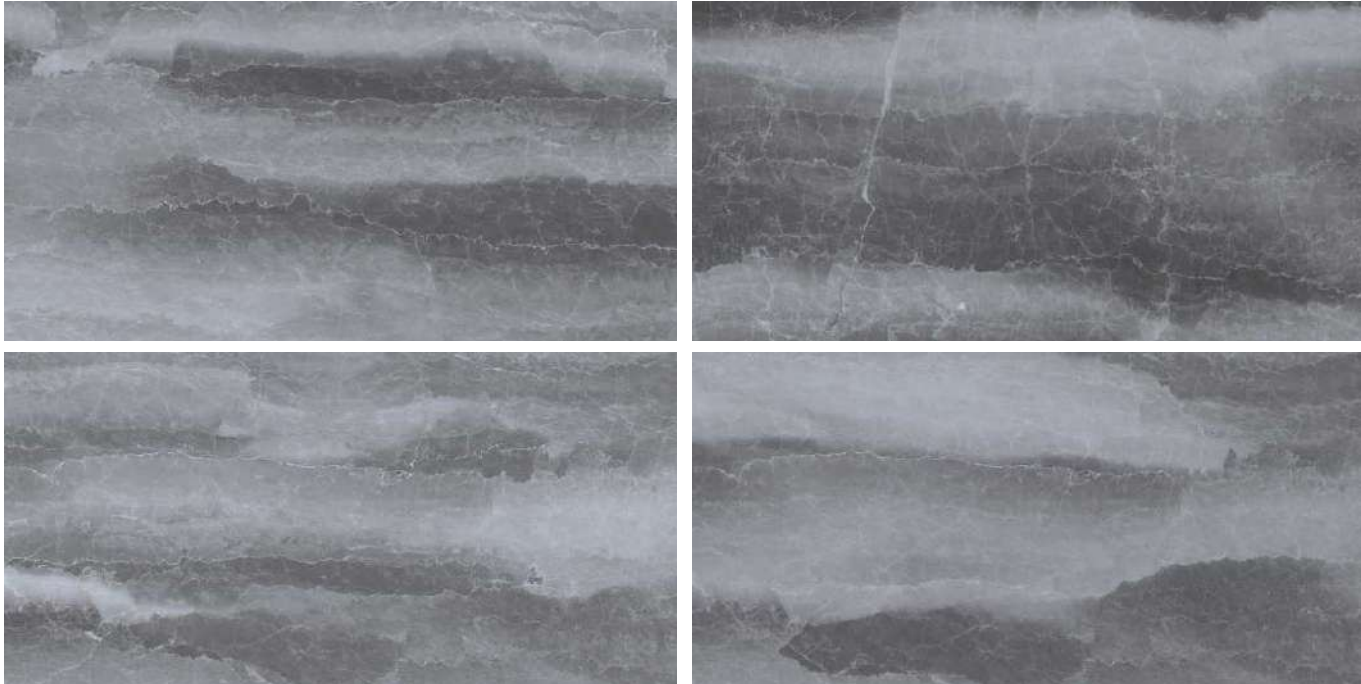

600x1200mm
GLAZED VITRIFIED TILES

Fiona Brown

AMAZING
EXPERIENCE

Glossy

shine your brightest

Fiona Grey

Glossy

shine your brightest