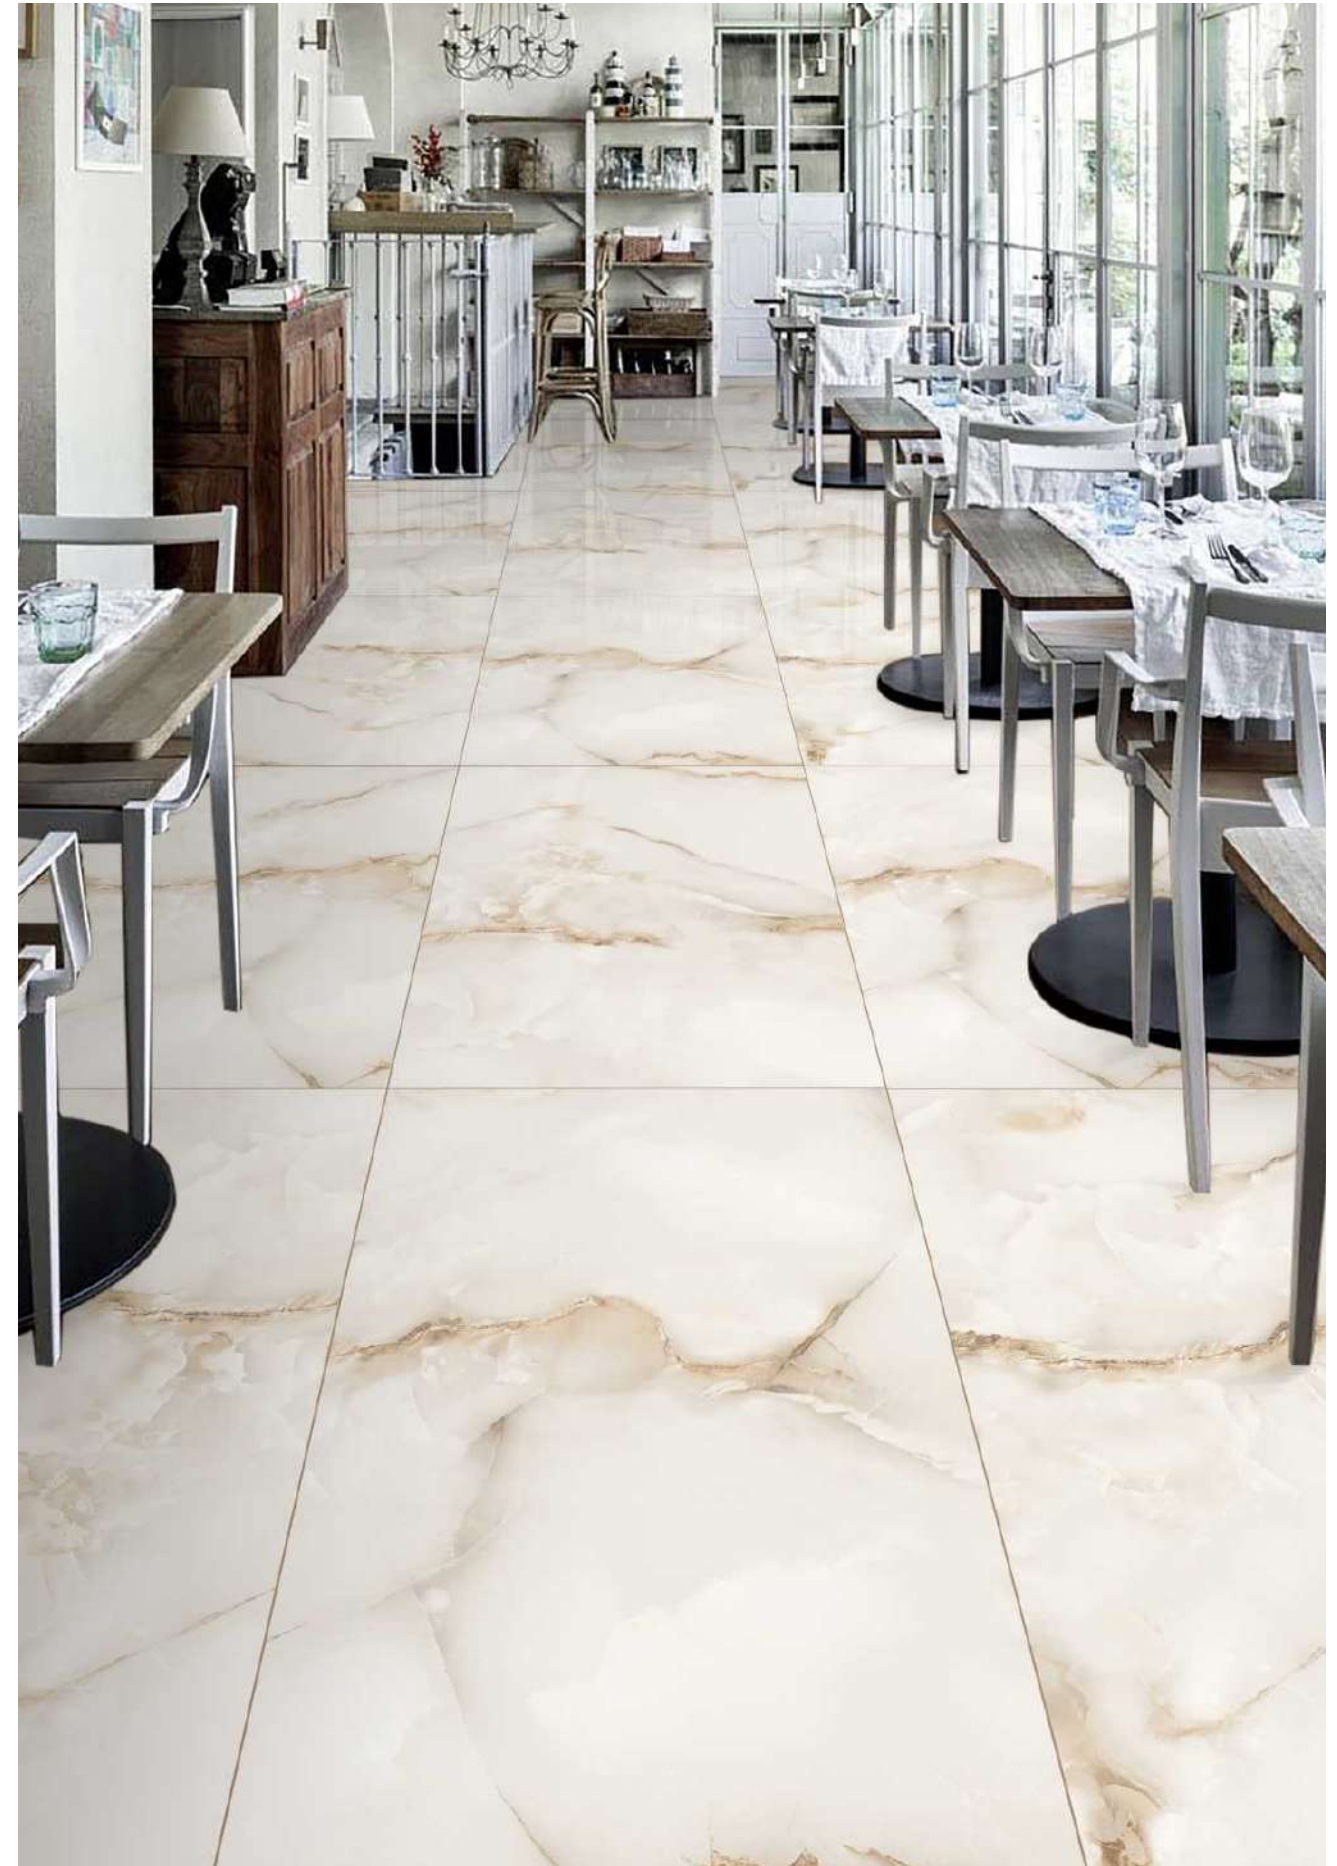

Glossy

shine your brightest

Amazon beige