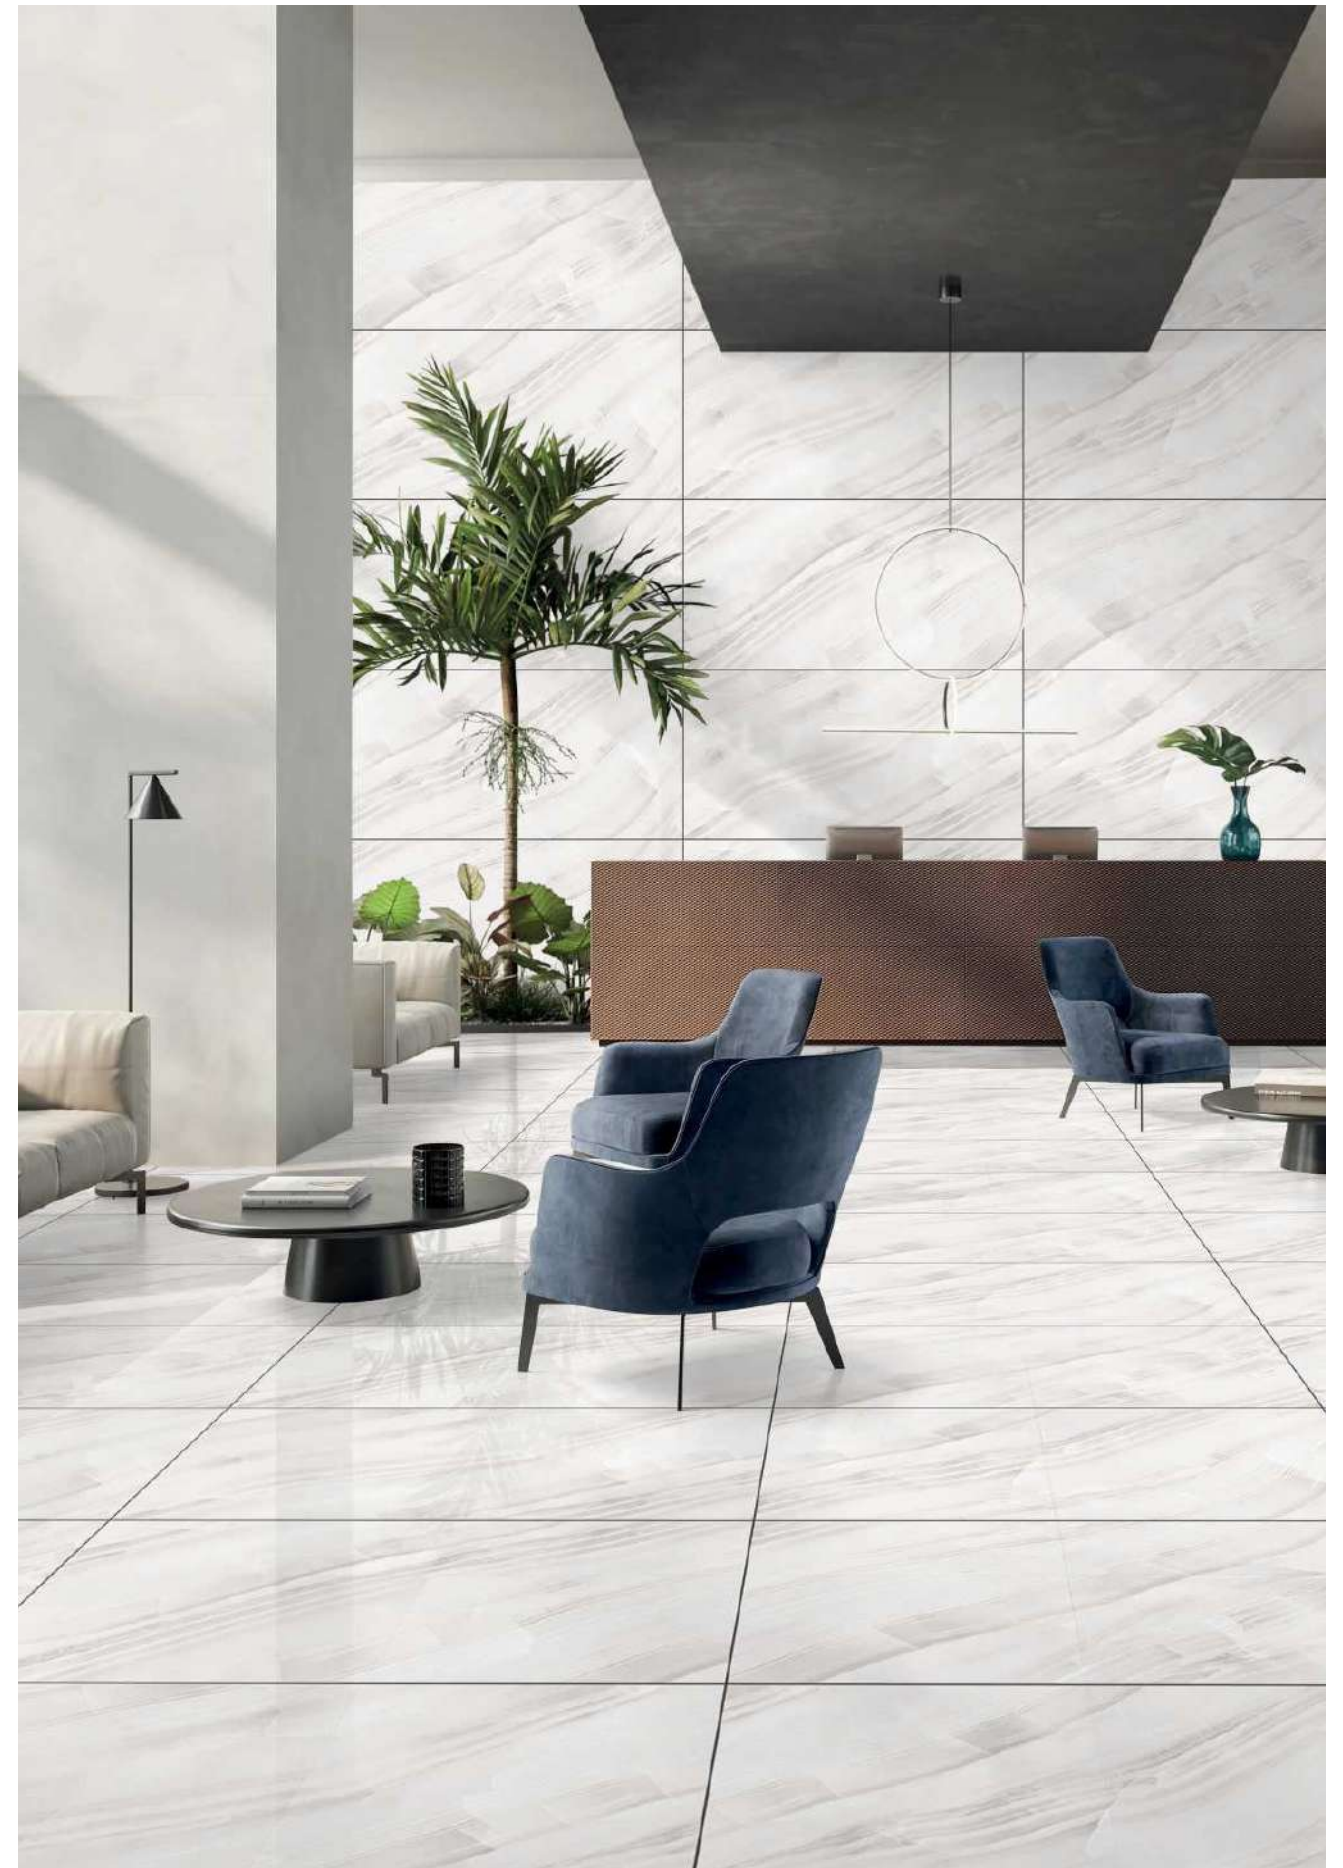

Glossy

shine your brightest

Aster onyx white